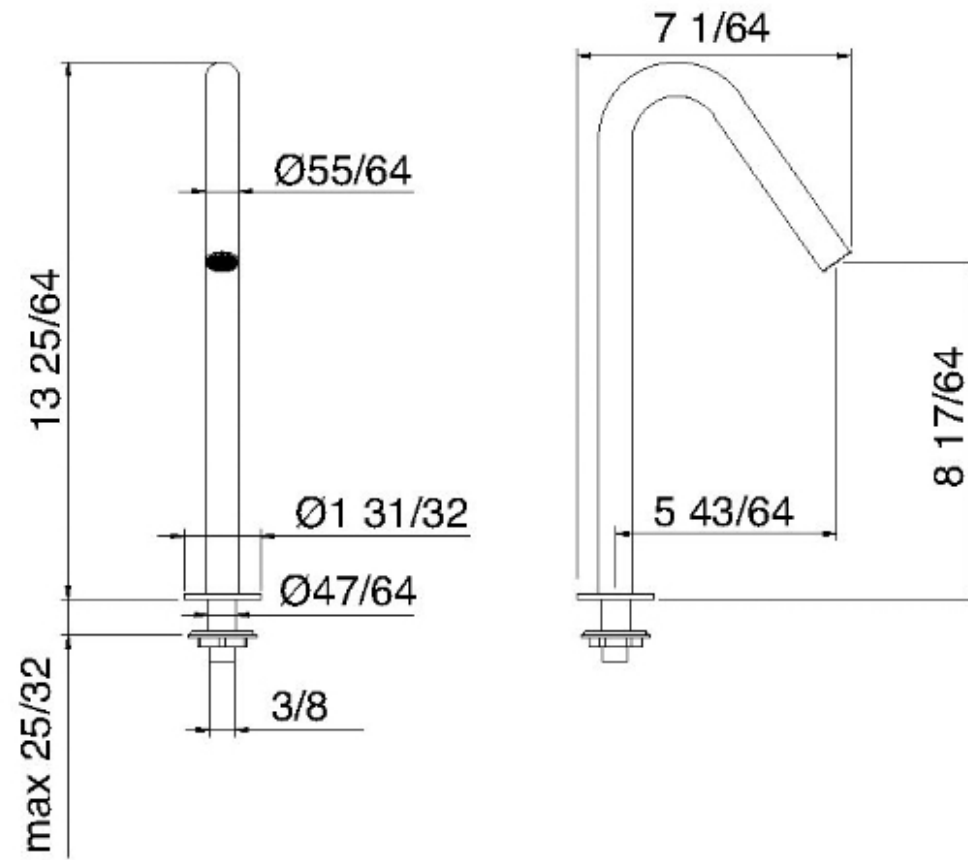

6054__01

Bocca lavabo da piano 210

FINITURE:

INOX SATINATO

treeemme RUBINETTERIE
instruments for water