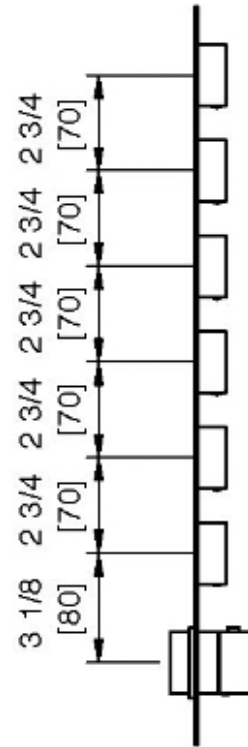

6064__36

Square trim set with round handles

FINITURE:

INOX SATINATO

treemme RUBINETTERIE
instruments for water