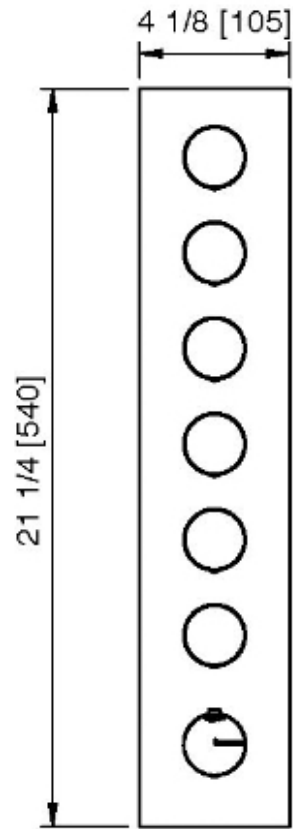

6064__36

Square trim set with round handles

FINITURE:

INOX SATINATO

treemme RUBINETTERIE
instruments for water