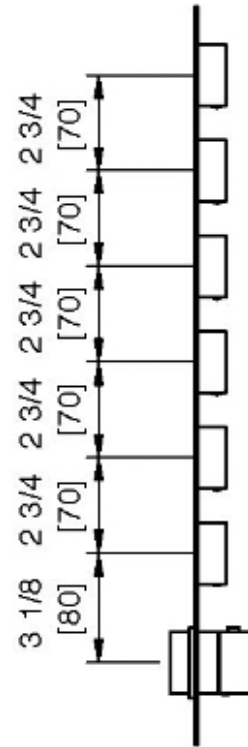

6064__36

Square trim set with round handles

FINITURE:

INOX SATINATO

RUBINETTERIE
treemme
instruments for water