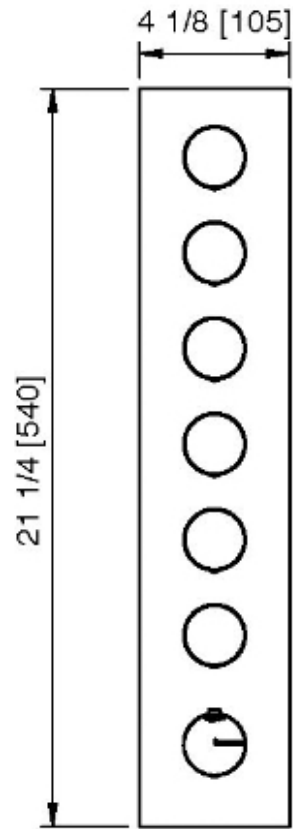

6064__36

Square trim set with round handles

FINITURE:

INOX SATINATO

RUBINETTERIE
treemme
instruments for water