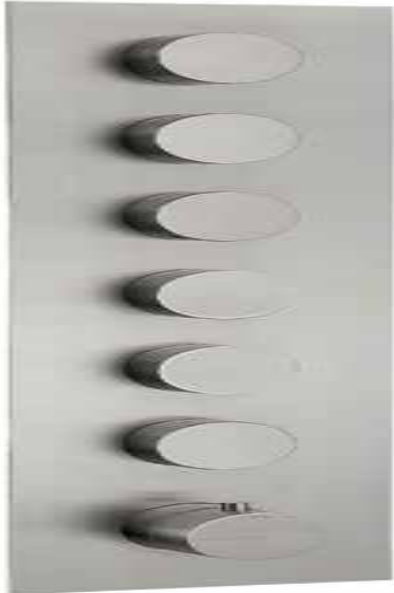

6064__36

Square trim set with round handles

FINITURE:

INOX SATINATO

treemme RUBINETTERIE
instruments for water