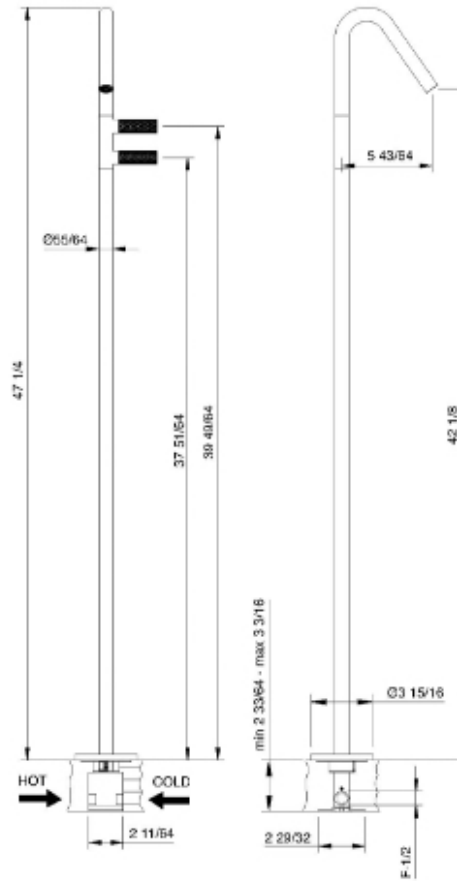

6082__01

Miscelatore lavabo da terra

FINITURE:

INOX SATINATO

RUBINETTERIE
treemme
instruments for water