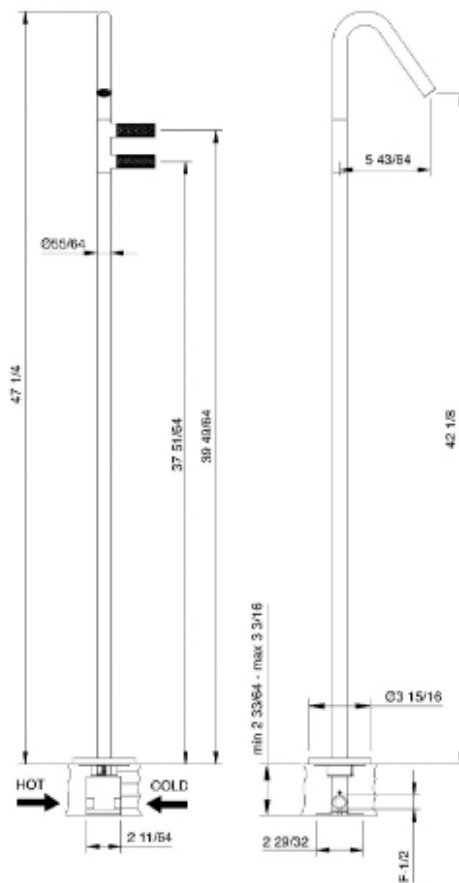

6082__01

Miscelatore lavabo da terra

FINITURE:

INOX SATINATO

RUBINETTERIE
treemme
instruments for water