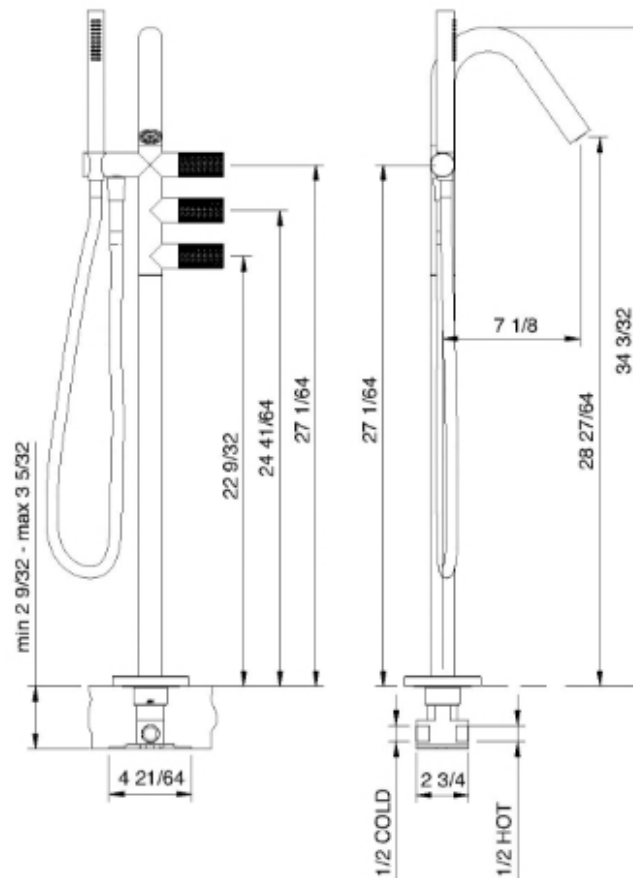

6084__01

Miscelatore vasca da terra

FINITURE:

INOX SATINATO

RUBINETTERIE
treemme
instruments for water