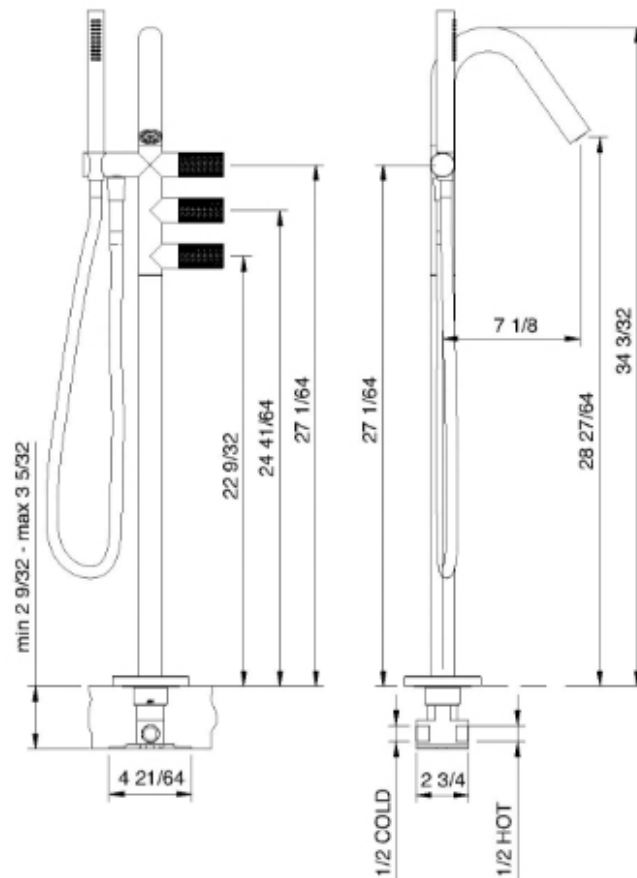

6084__01

Miscelatore vasca da terra

FINITURE:

INOX SATINATO

RUBINETTERIE
treemme
instruments for water