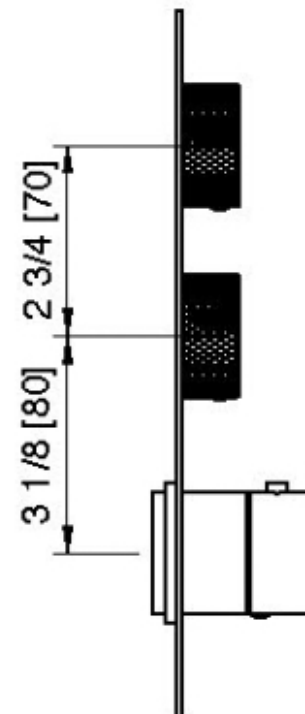

6086__35

Termostatico incasso 2 uscite

FINITURE:

INOX SATINATO

RUBINETTERIE
tremme
instruments for water