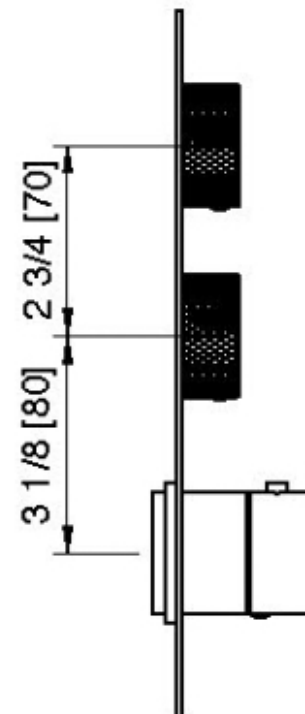

6086__35

Termostatico incasso 2 uscite

FINITURE:

INOX SATINATO

tree^{RUBINETTERIE}**emme**
instruments for water