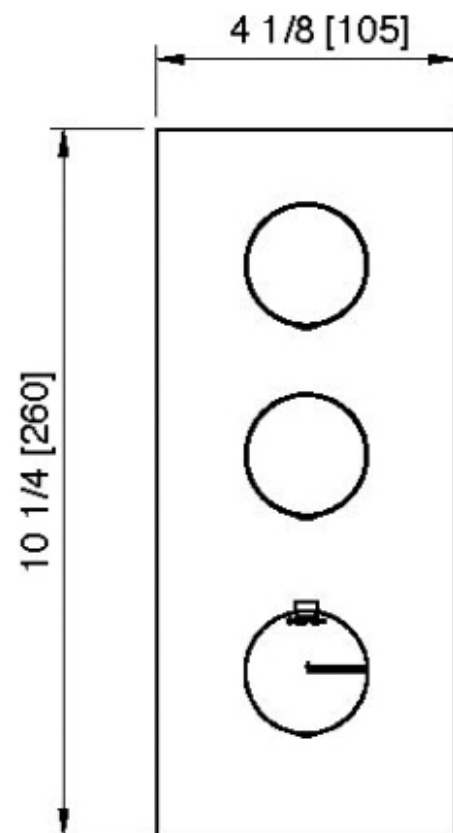

6086__35

Termostatico incasso 2 uscite

FINITURE:

INOX SATINATO

tree^{RUBINETTERIE}**emme**
instruments for water