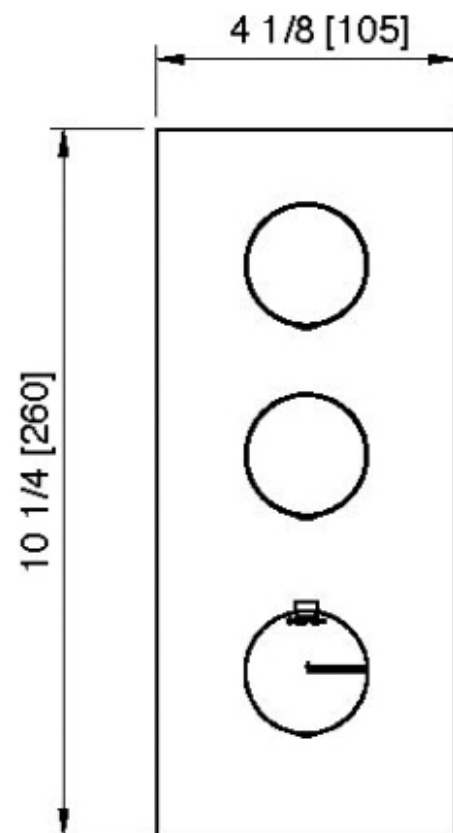

6086__35

Termostatico incasso 2 uscite

FINITURE:

INOX SATINATO

RUBINETTERIE
tremme
instruments for water