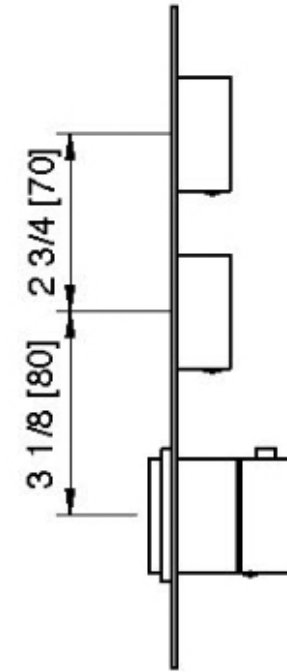

6086__36

Square trim set with round handles

FINITURE:

INOX SATINATO

RUBINETTERIE
treemme
instruments for water