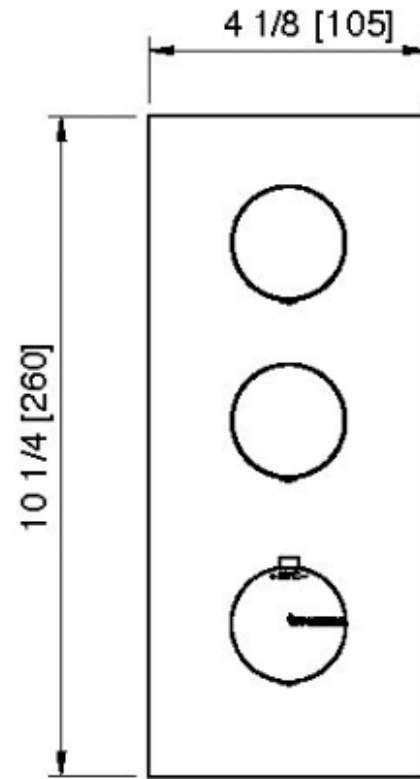

6086__36

Square trim set with round handles

FINITURE:

INOX SATINATO

RUBINETTERIE
treemme
instruments for water