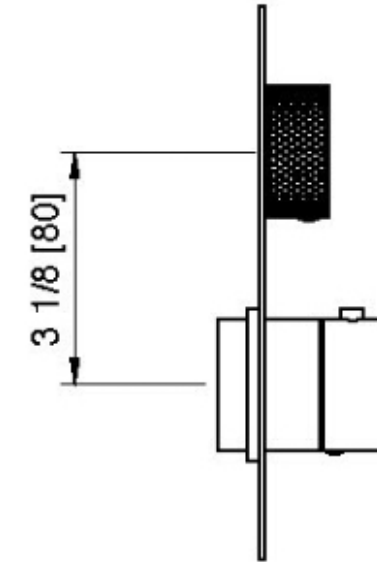

6087__35

Termostatico incasso 1 uscita

FINITURE:

INOX SATINATO

RUBINETTERIE
treemme
instruments for water