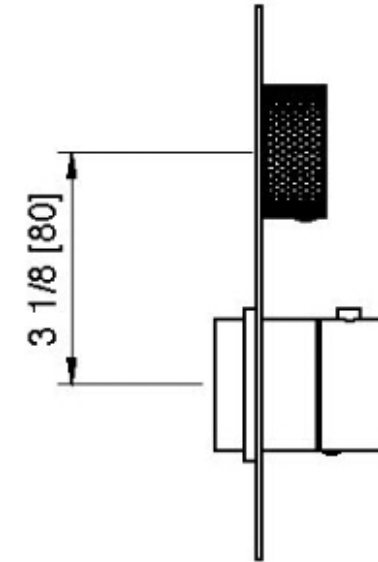

6087__35

Termostatico incasso 1 uscita

FINITURE:

INOX SATINATO

RUBINETTERIE
treemme
instruments for water