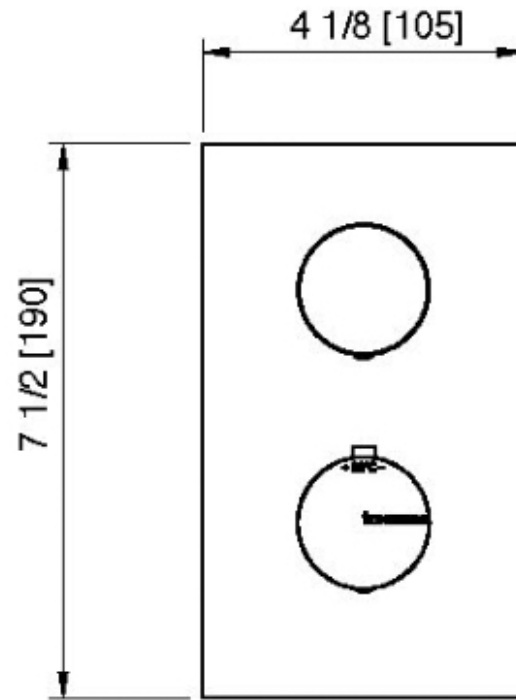

6087__35

Termostatico incasso 1 uscita

FINITURE:

INOX SATINATO

RUBINETTERIE
treemme
instruments for water