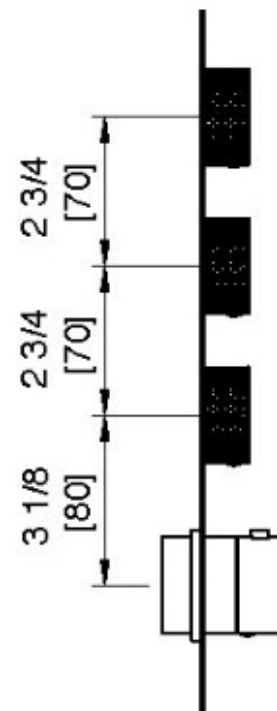

6094__03

Termostatico incasso 3 uscite

FINITURE:

INOX SATINATO

RUBINETTERIE
treemme
instruments for water