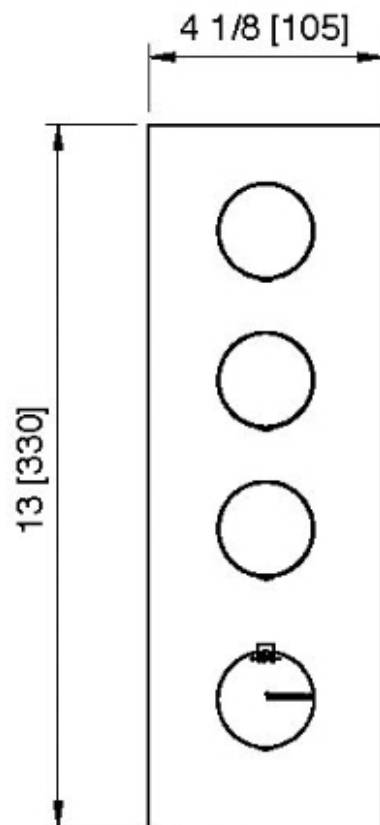

6094__03

Termostatico incasso 3 uscite

FINITURE:

INOX SATINATO

RUBINETTERIE
treemme
instruments for water