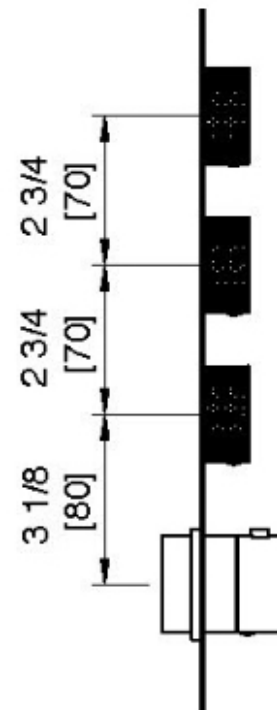

6094__03

Termostatico incasso 3 uscite

FINITURE:

INOX SATINATO

RUBINETTERIE
tremme
instruments for water