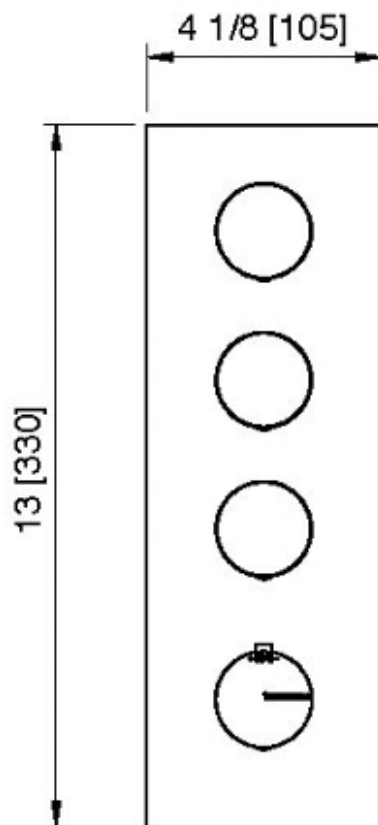

6094__03

Termostatico incasso 3 uscite

FINITURE:

INOX SATINATO

RUBINETTERIE
tremme
instruments for water