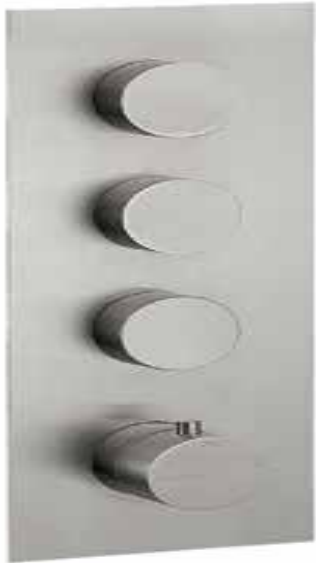

6094__04

Square trim set with round handles

FINITURE:

INOX SATINATO

treeemme RUBINETTERIE
instruments for water