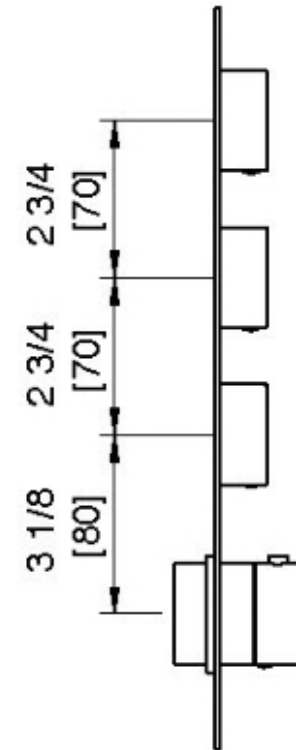

6094__04

Square trim set with round handles

FINITURE:

INOX SATINATO

treeemme RUBINETTERIE
instruments for water