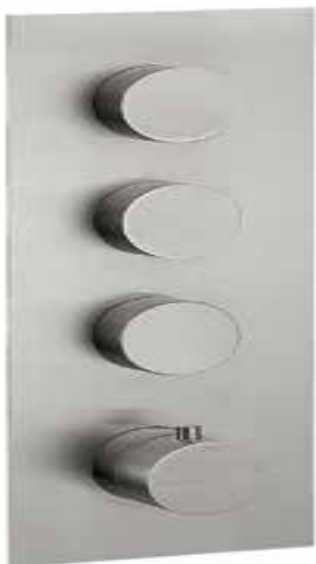

# 6094\_\_04

Square trim set with round handles

FINITURE:

INOX SATINATO

**treeemme** RUBINETTERIE  
*instruments for water*