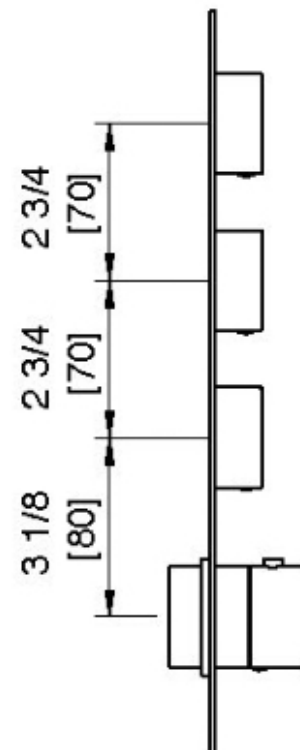

# 6094\_\_04

Square trim set with round handles

FINITURE:

INOX SATINATO

**treeemme** RUBINETTERIE  
*instruments for water*