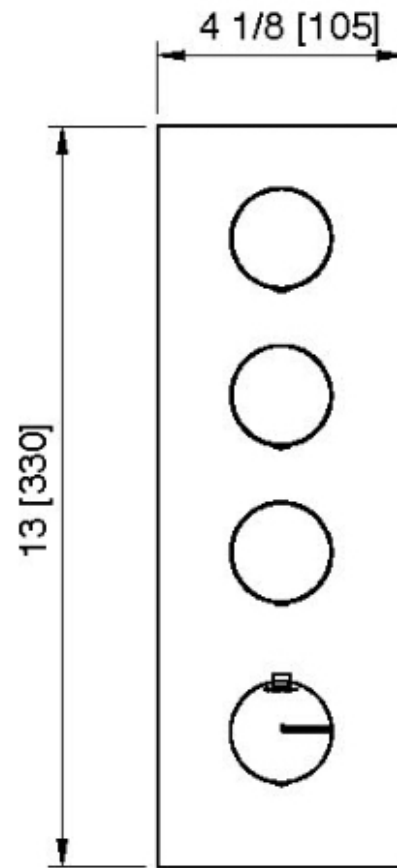

6094__04

Square trim set with round handles

FINITURE:

INOX SATINATO

treeemme RUBINETTERIE
instruments for water