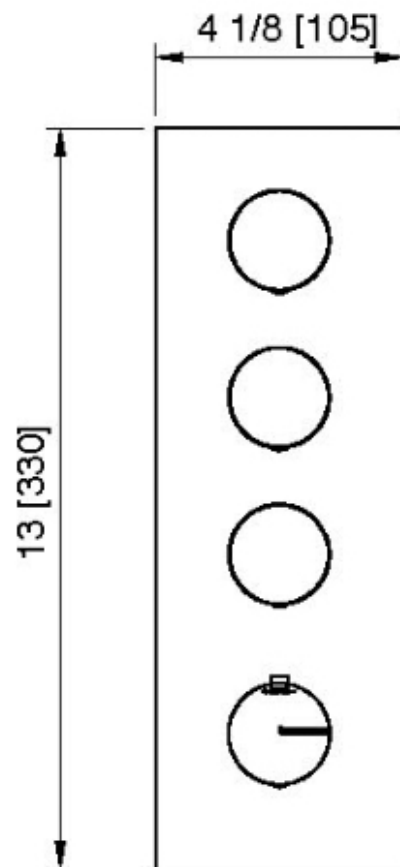

# 6094\_\_04

Square trim set with round handles

FINITURE:

INOX SATINATO

**treeemme** RUBINETTERIE  
*instruments for water*