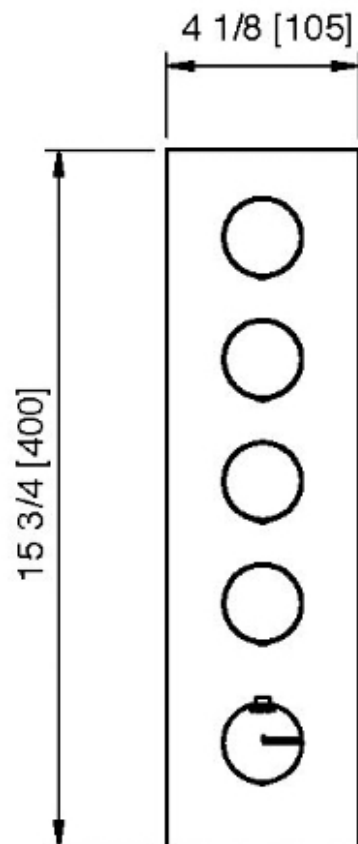

6097__31

Termostatico incasso 4 uscite

FINITURE:

INOX SATINATO

treeemme RUBINETTERIE
instruments for water