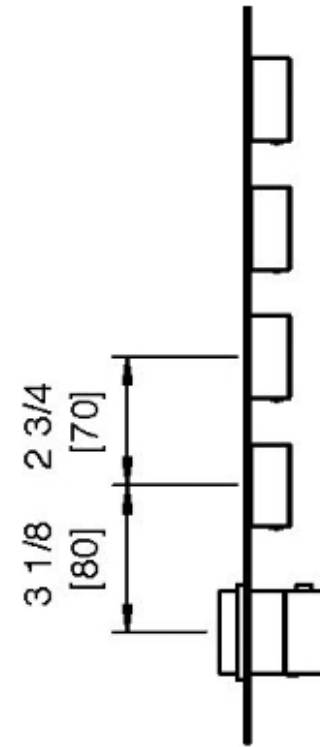

# 6097\_\_32

Square trim set with round handles

FINITURE:

INOX SATINATO

RUBINETTERIE  
**treemme**  
*instruments for water*