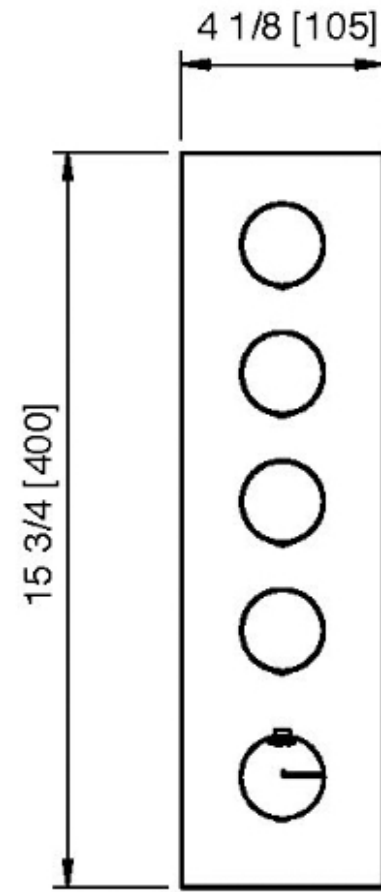

6097__32

Square trim set with round handles

FINITURE:

INOX SATINATO

RUBINETTERIE
treemme
instruments for water