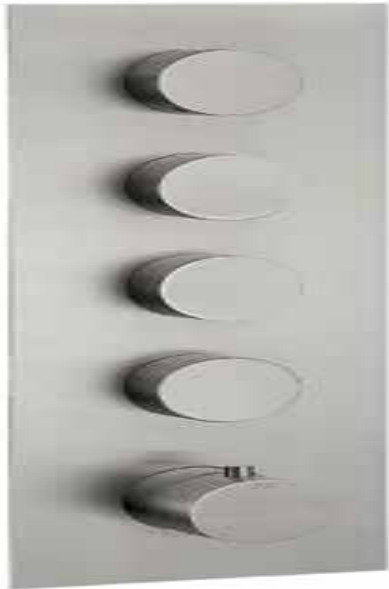

# 6097\_\_32

Square trim set with round handles

FINITURE:

INOX SATINATO

RUBINETTERIE  
**treemme**  
*instruments for water*