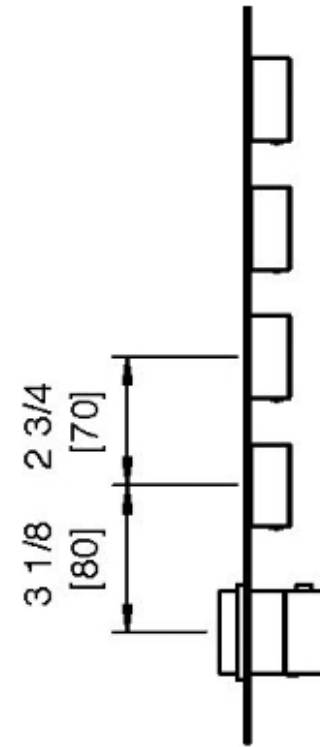

6097__32

Square trim set with round handles

FINITURE:

INOX SATINATO

RUBINETTERIE
treemme
instruments for water