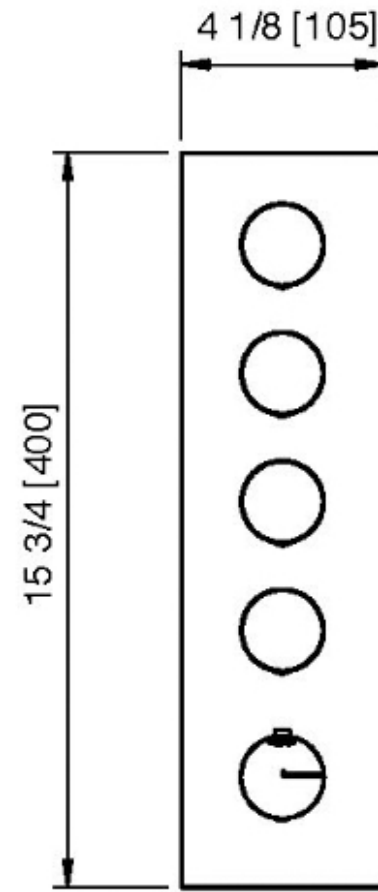

# 6097\_\_32

Square trim set with round handles

FINITURE:

INOX SATINATO

RUBINETTERIE  
**treemme**  
*instruments for water*