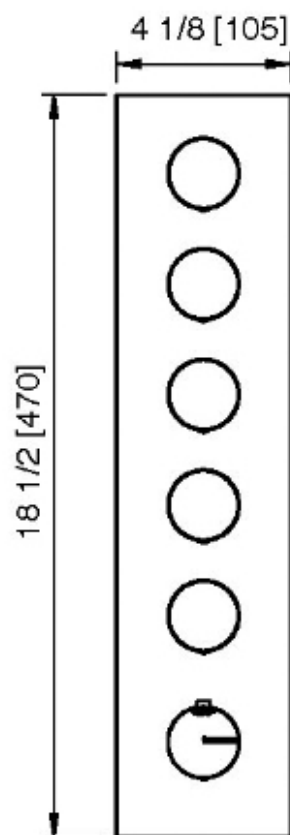

6098__35

Termostatico incasso 5 uscite

FINITURE:

INOX SATINATO

treeemme RUBINETTERIE
instruments for water