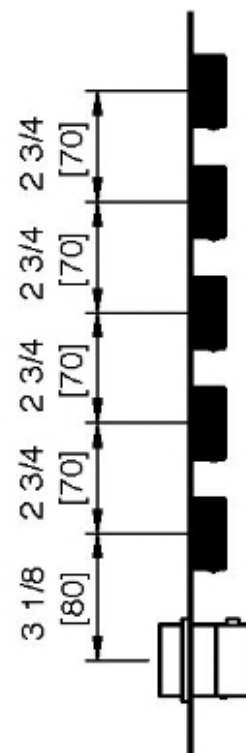

6098__35

Termostatico incasso 5 uscite

FINITURE:

INOX SATINATO

treeemme RUBINETTERIE
instruments for water