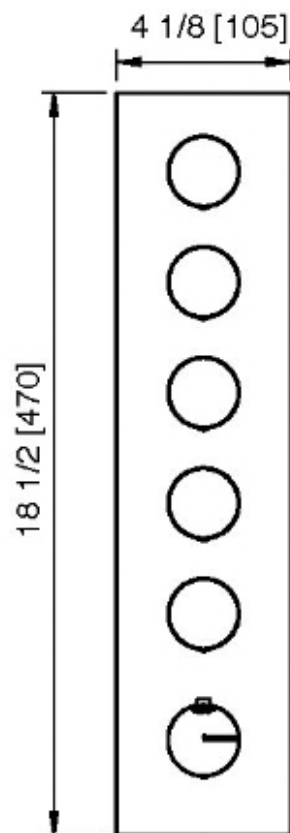

# 6098\_\_35

Termostatico incasso 5 uscite

FINITURE:

INOX SATINATO

RUBINETTERIE  
**treemme**  
*instruments for water*