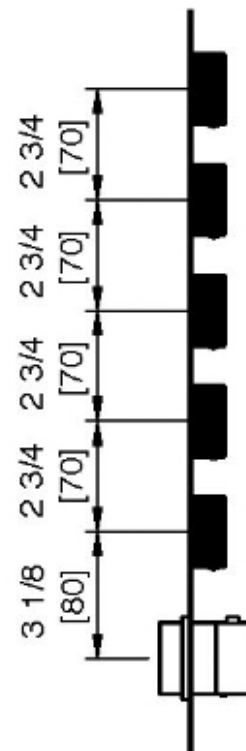

# 6098\_\_35

Termostatico incasso 5 uscite

FINITURE:

INOX SATINATO

RUBINETTERIE  
**treemme**  
*instruments for water*