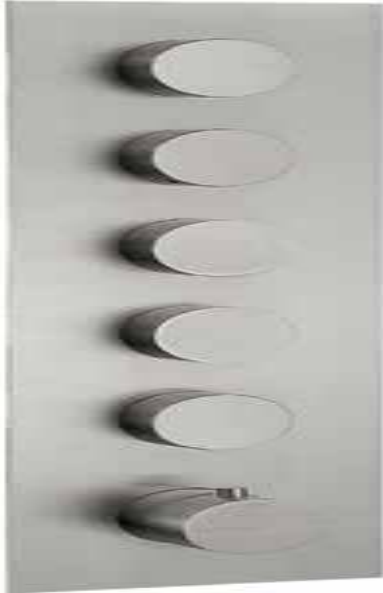

# 6098\_\_36

Square trim set with round handles

FINITURE:

INOX SATINATO

**treemme** RUBINETTERIE  
*instruments for water*