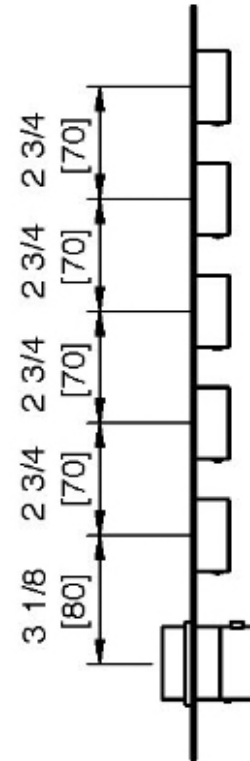

# 6098\_\_36

Square trim set with round handles

FINITURE:

INOX SATINATO

**treemme** RUBINETTERIE  
*instruments for water*