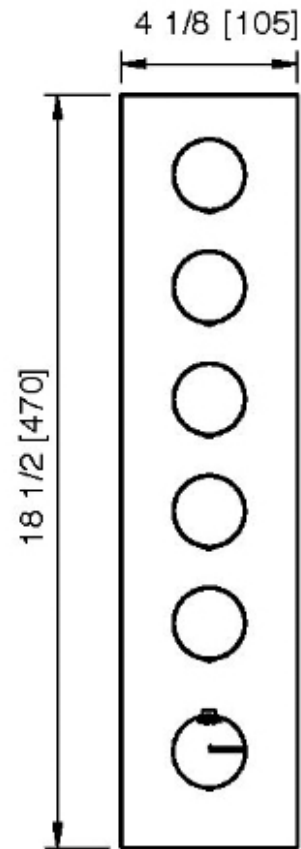

6098__36

Square trim set with round handles

FINITURE:

INOX SATINATO

treemme RUBINETTERIE
instruments for water