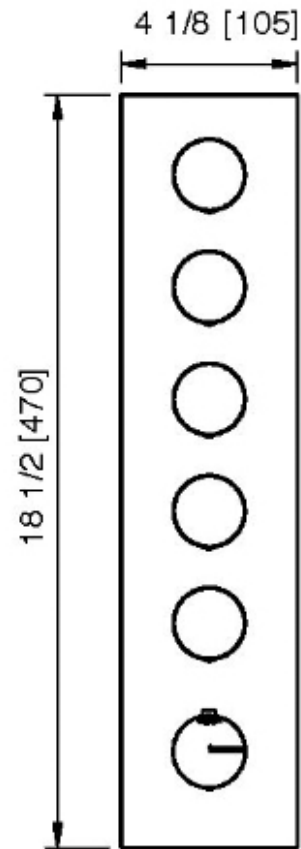

# 6098\_\_36

Square trim set with round handles

FINITURE:

INOX SATINATO

**treemme** RUBINETTERIE  
*instruments for water*