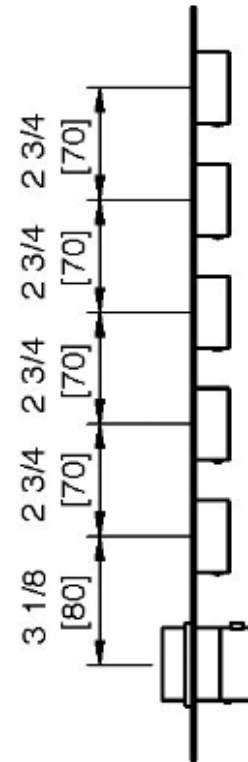

6098__36

Square trim set with round handles

FINITURE:

INOX SATINATO

treemme RUBINETTERIE
instruments for water