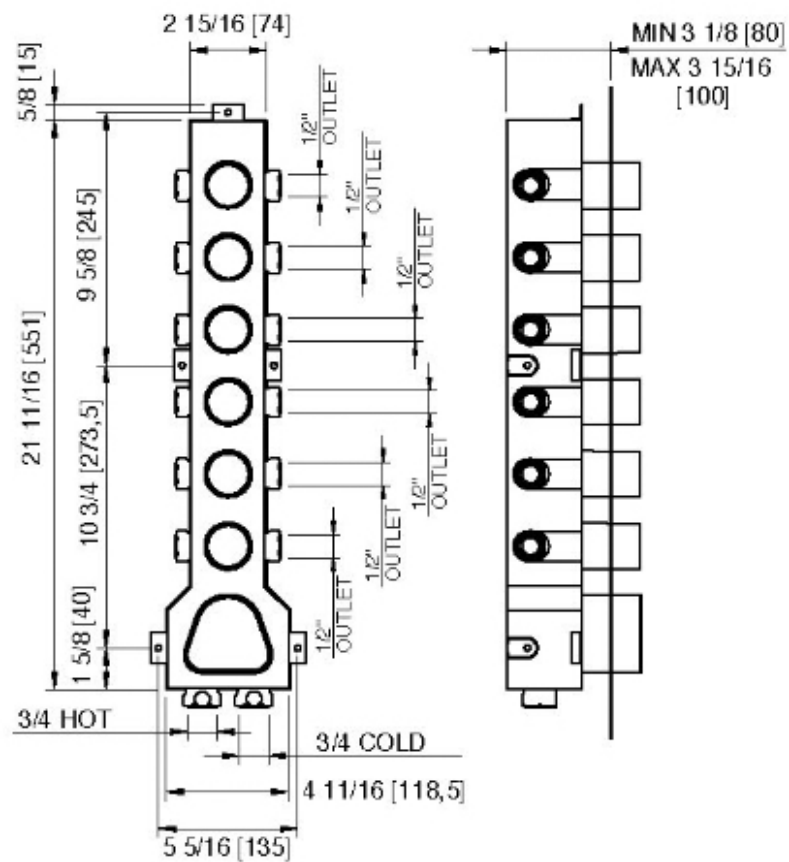

# 7264ZZ30

FINITURE:

INOX SATINATO

**treeemme** RUBINETTERIE  
*instruments for water*