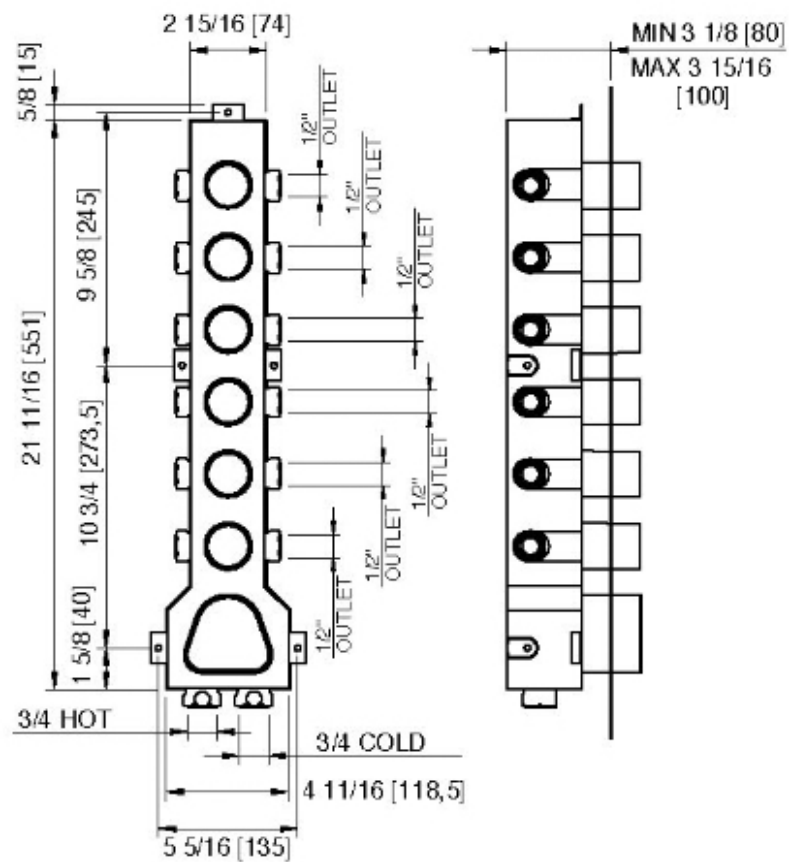

7264ZZ30

FINITURE:

INOX SATINATO

treeemme RUBINETTERIE
instruments for water