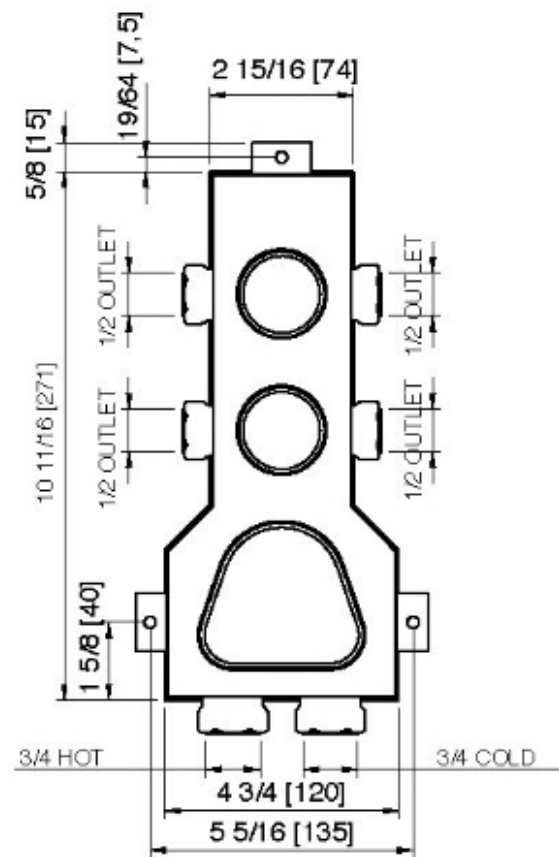

7286ZZ30

FINITURE:

INOX SATINATO

treeemme RUBINETTERIE
instruments for water