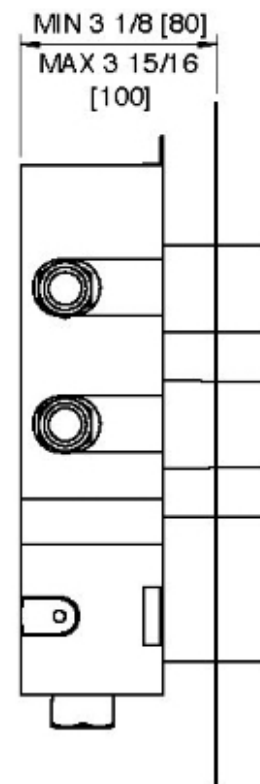

7286ZZ30

FINITURE:

INOX SATINATO

treeemme RUBINETTERIE
instruments for water