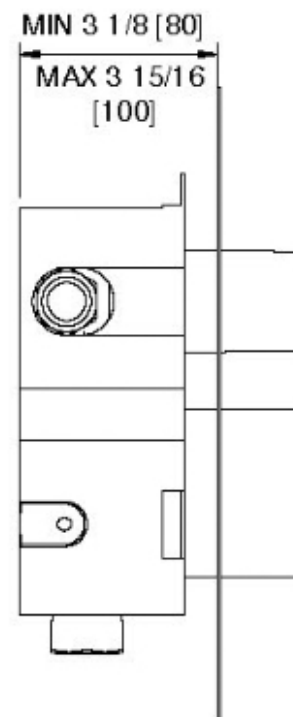

7287ZZ30

FINITURE:

INOX SATINATO

treeemme RUBINETTERIE
instruments for water