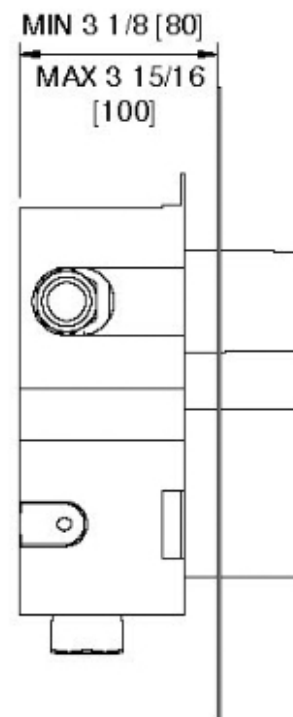

# 7287ZZ30

FINITURE:

INOX SATINATO

**treeemme** RUBINETTERIE  
*instruments for water*