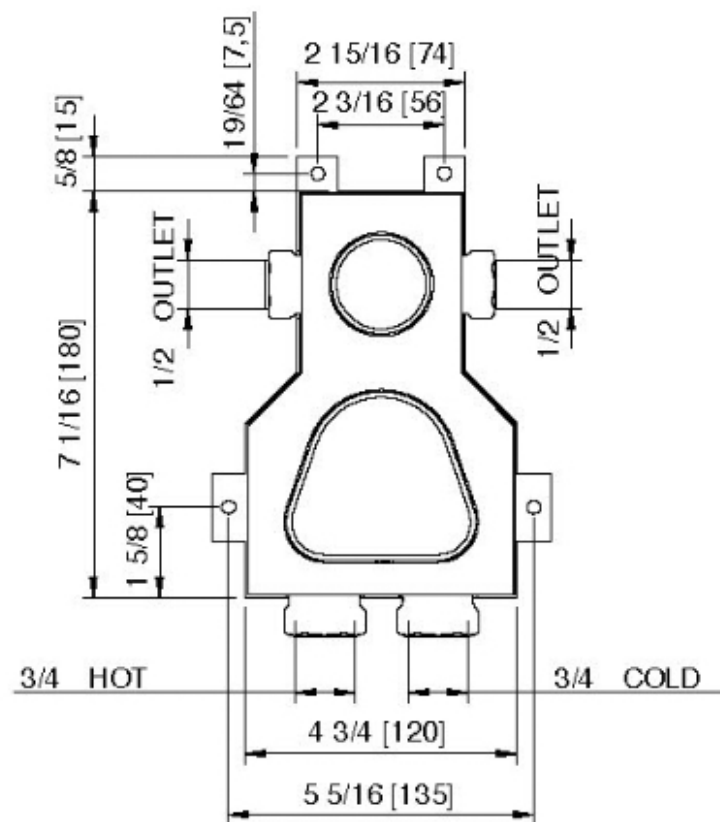

7287ZZ30

FINITURE:

INOX SATINATO

treeemme RUBINETTERIE
instruments for water