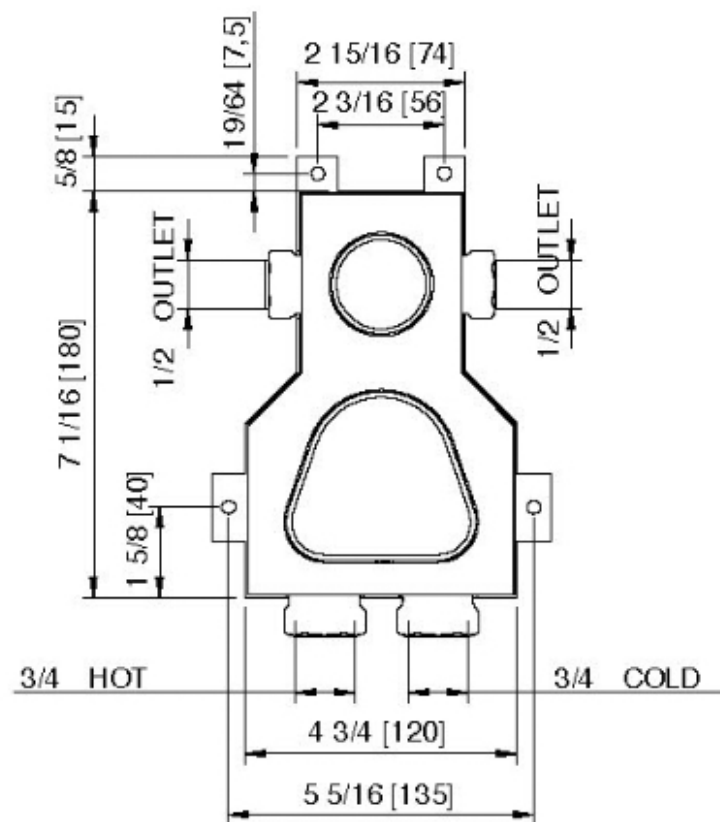

# 7287ZZ30

FINITURE:

INOX SATINATO

**treeemme** RUBINETTERIE  
*instruments for water*