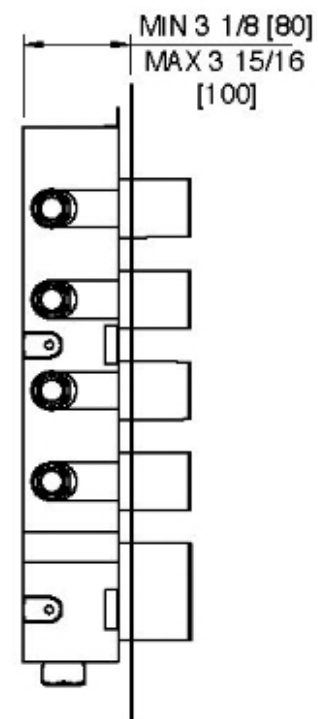

# 7297ZZ30

FINITURE:

INOX SATINATO

RUBINETTERIE  
**tremme**  
*instruments for water*