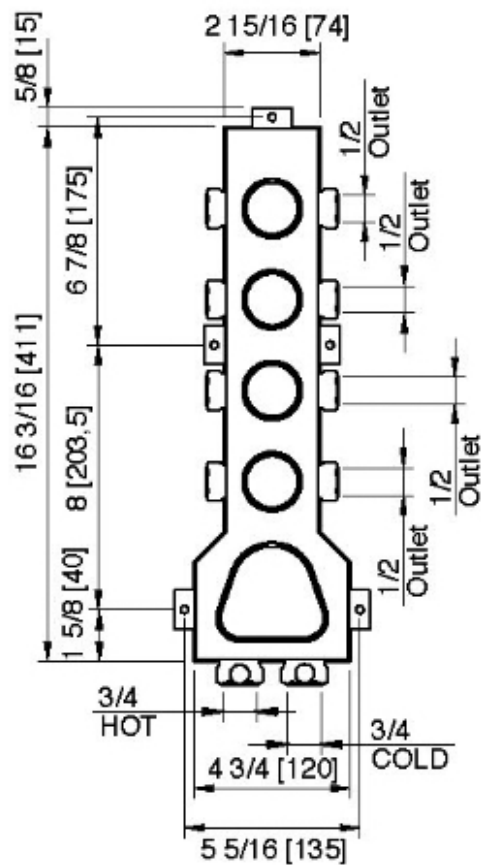

7297ZZ30

FINITURE:

INOX SATINATO

treeemme RUBINETTERIE
instruments for water