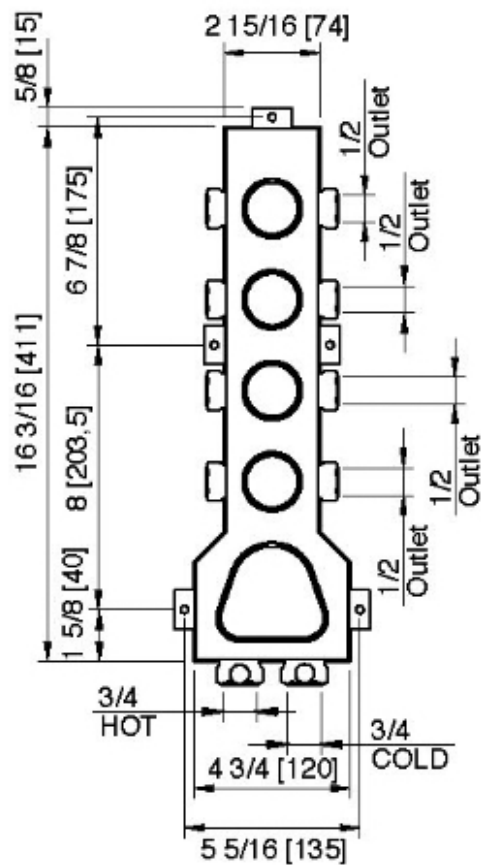

# 7297ZZ30

FINITURE:

INOX SATINATO

RUBINETTERIE  
**tremme**  
*instruments for water*