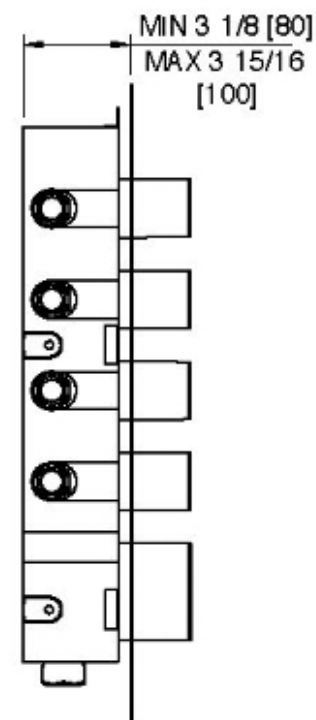

7297ZZ30

FINITURE:

INOX SATINATO

treeemme RUBINETTERIE
instruments for water