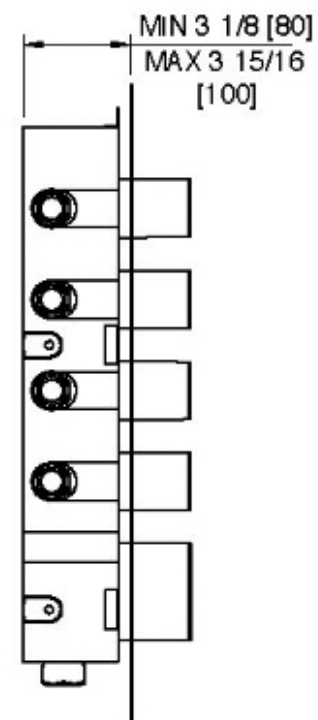

# 7297ZZ30

FINITURE:

INOX SATINATO

RUBINETTERIE  
**tremme**  
*instruments for water*