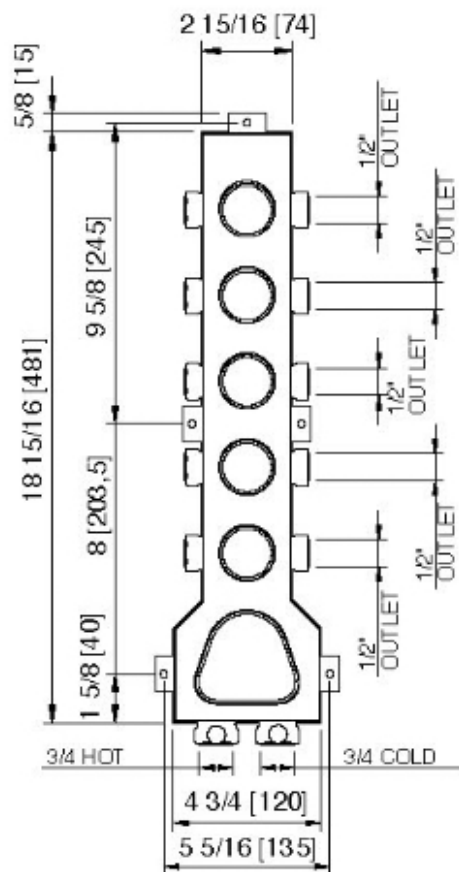

7298ZZ30

FINITURE:

INOX SATINATO

treeemme RUBINETTERIE
instruments for water