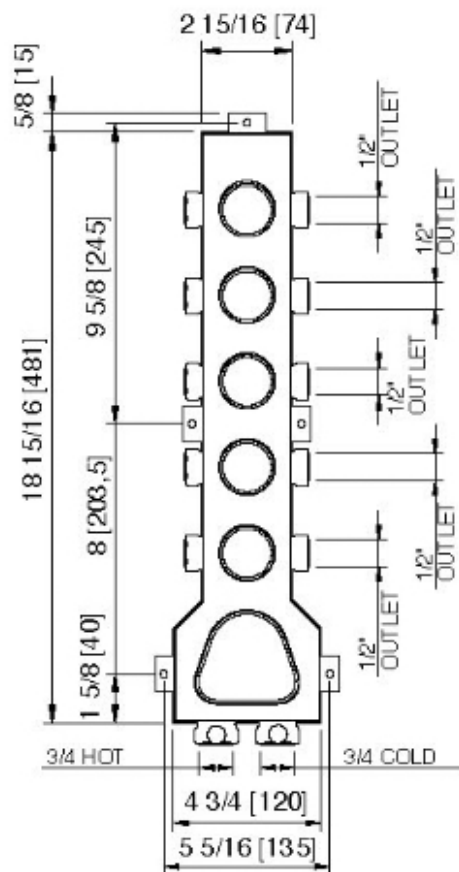

7298ZZ30

FINITURE:

INOX SATINATO

RUBINETTERIE
treemme
instruments for water