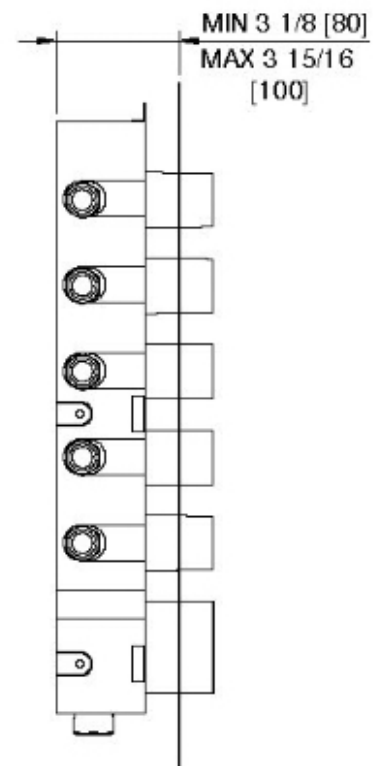

7298ZZ30

FINITURE:

INOX SATINATO

treeemme RUBINETTERIE
instruments for water