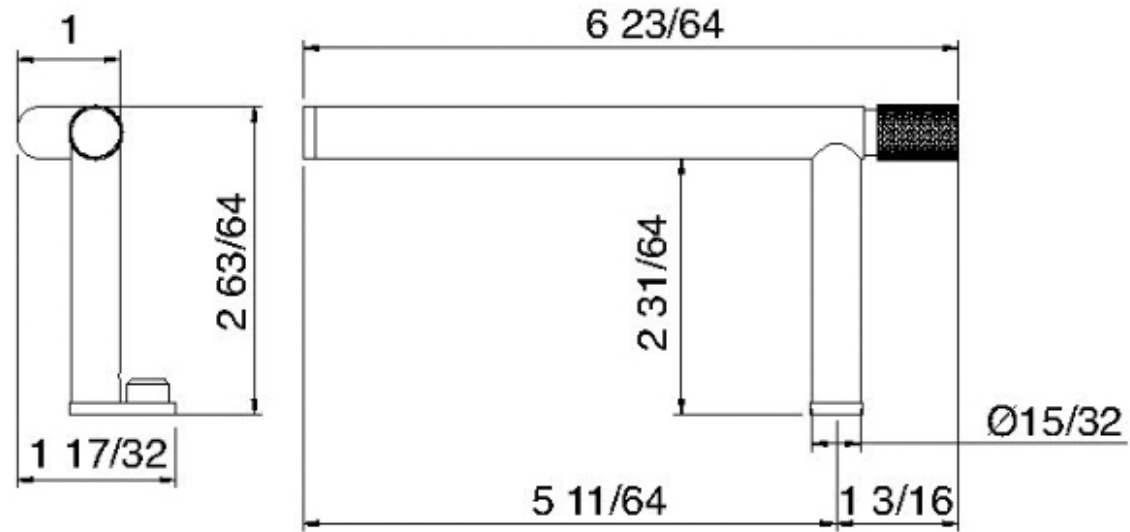

8301

Portacarta

FINITURE:

INOX SATINATO

tree^{RUBINETTERIE}**mme**
instruments for water