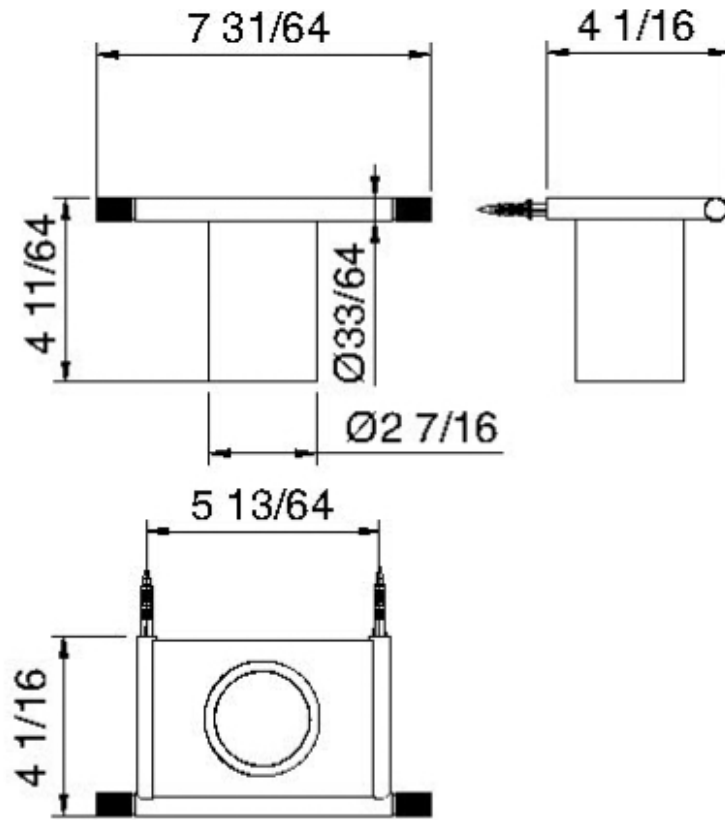

8304

Portabicchiere

FINITURE:

INOX SATINATO

RUBINETTERIE
treemme
instruments for water