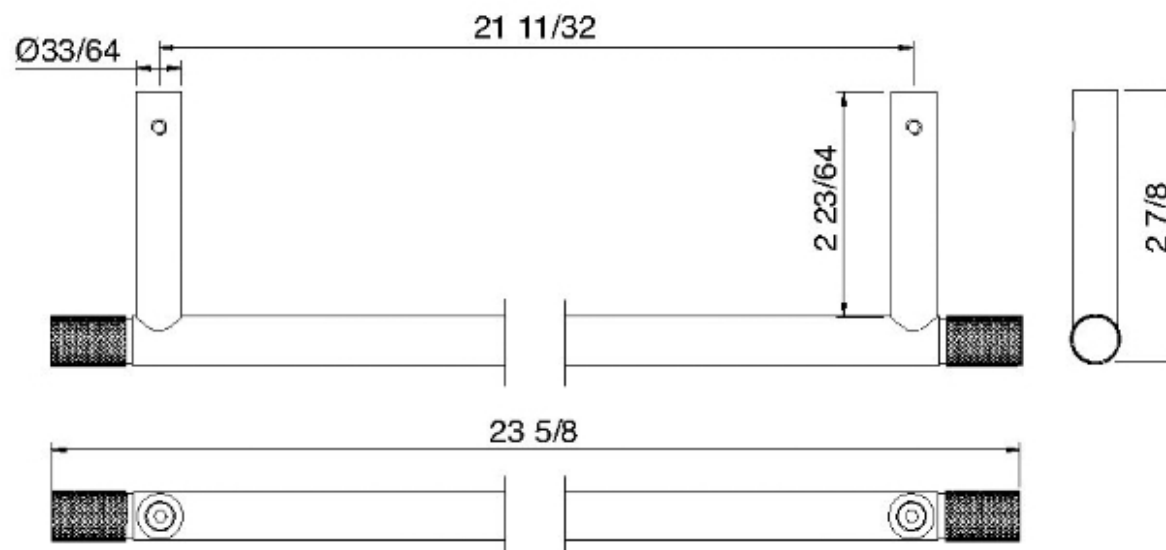

8305

Portasalviette cm. 60

FINITURE:

INOX SATINATO

tree^{RUBINETTERIE}**mme**
instruments for water