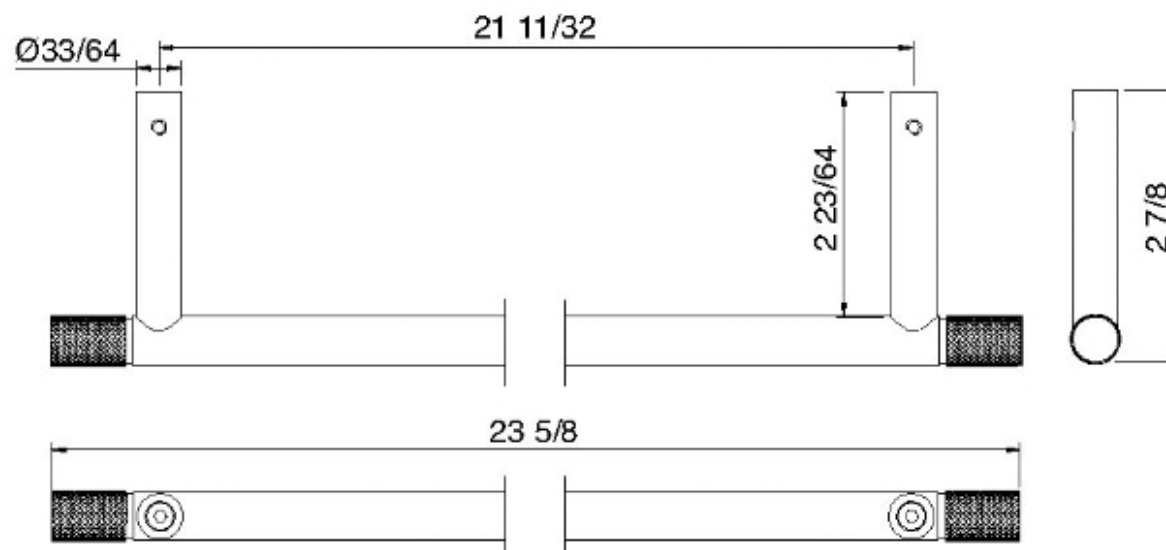

8305

Portasalviette cm. 60

FINITURE:

INOX SATINATO

tree^{RUBINETTERIE}**emme**
instruments for water