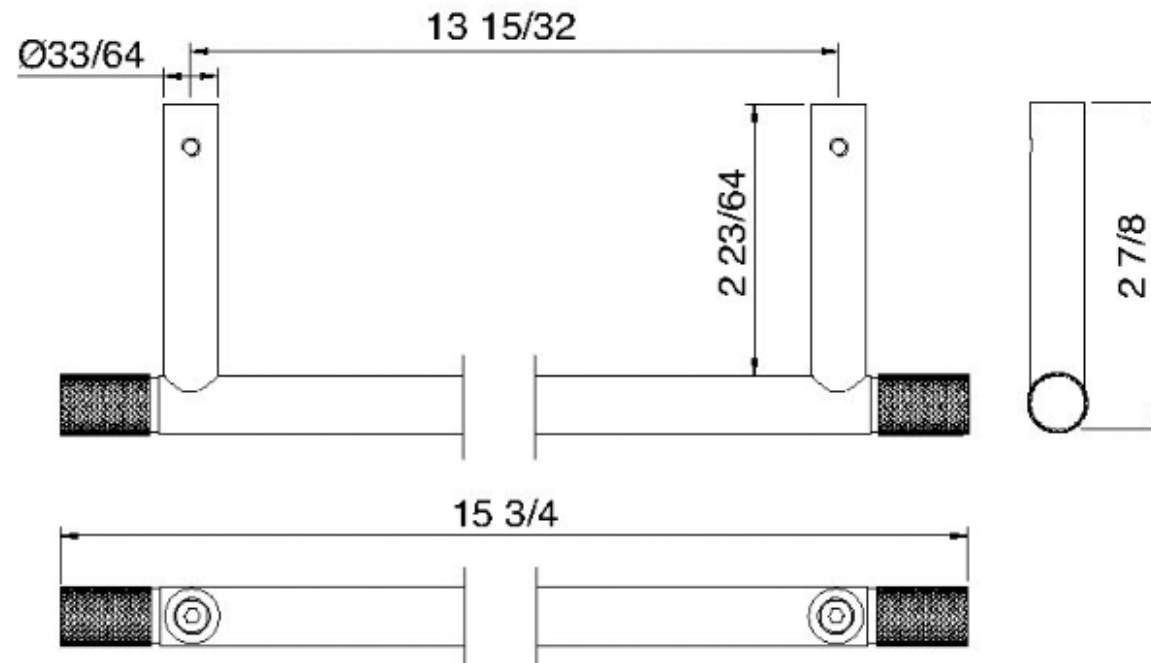

8306

Portasalviette cm. 40

FINITURE:

INOX SATINATO

tree^{RUBINETTERIE}**emme**
instruments for water