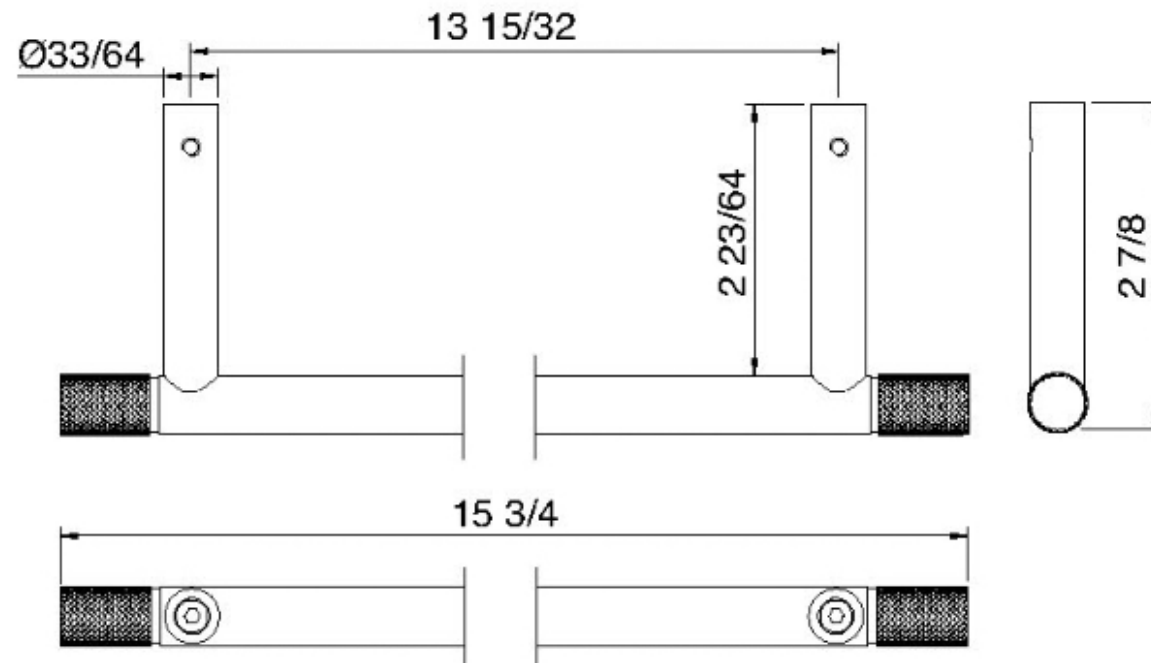

# 8306

Portasalviette cm. 40

FINITURE:

INOX SATINATO

**tree**<sup>RUBINETTERIE</sup>**emme**  
*instruments for water*