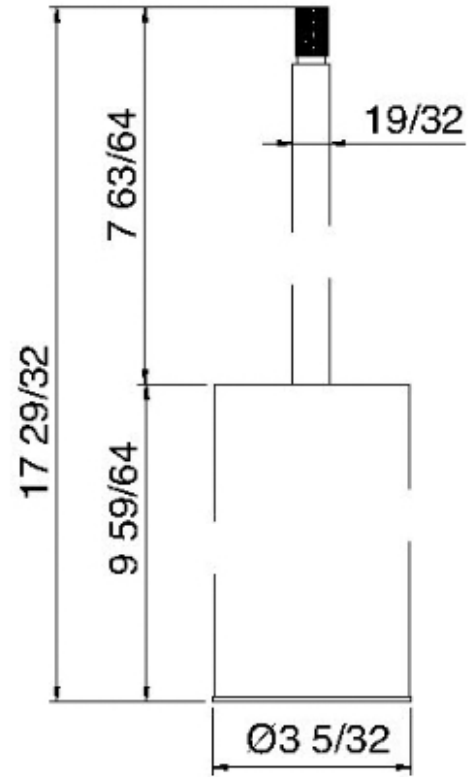

8307

Portascopino

FINITURE:

INOX SATINATO

tree^{RUBINETTERIE}**mme**
instruments for water