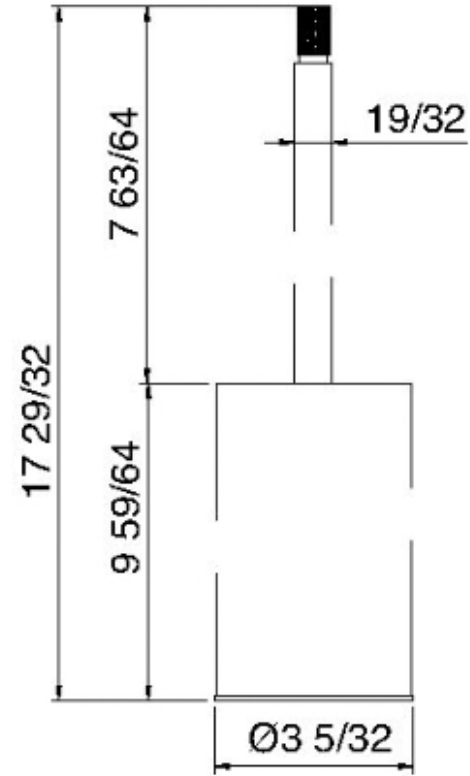

8307

Portascopino

FINITURE:

INOX SATINATO

tree^{RUBINETTERIE}**mme**
instruments for water