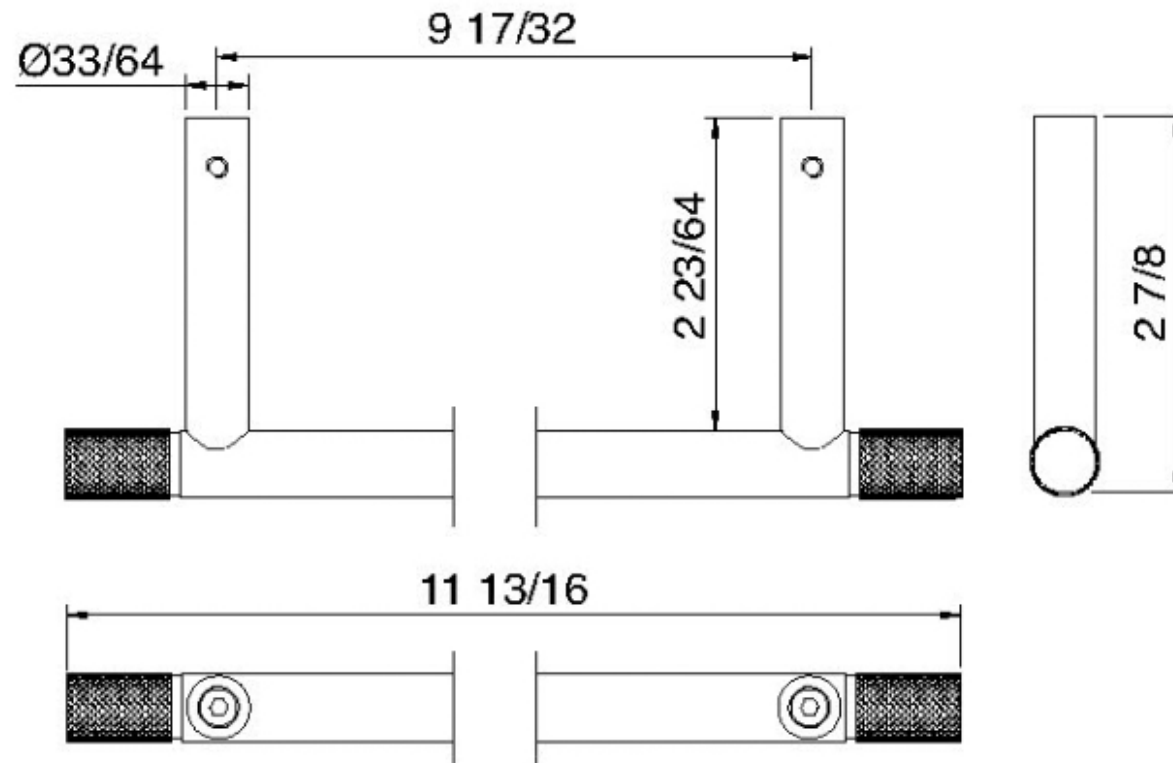

8324

Portasalviette cm. 30

FINITURE:

INOX SATINATO

treeemme RUBINETTERIE
instruments for water