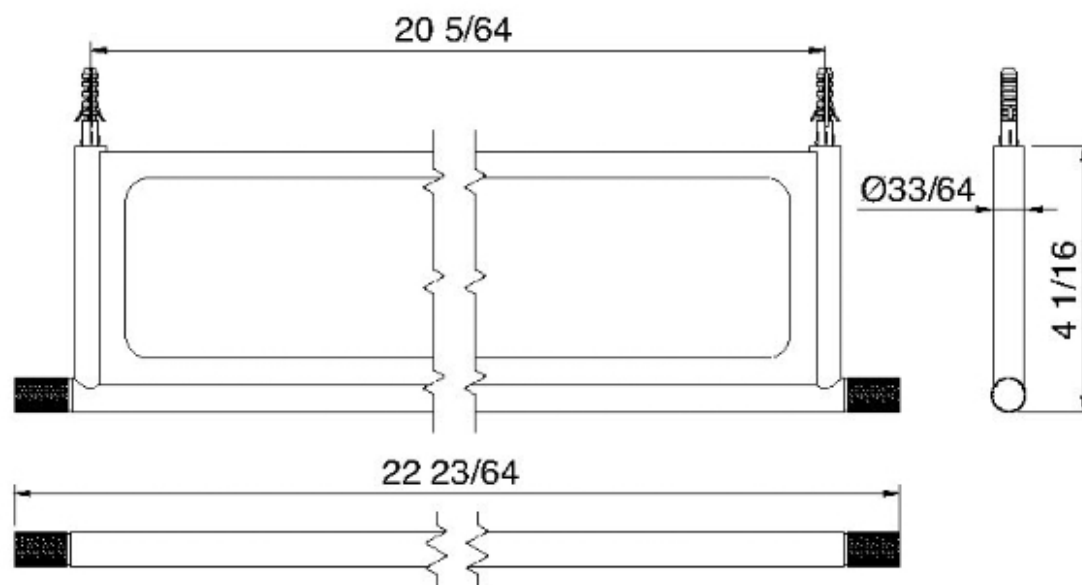

8326

Mensola cm 56,8

FINITURE:

INOX SATINATO

treeemme RUBINETTERIE
instruments for water