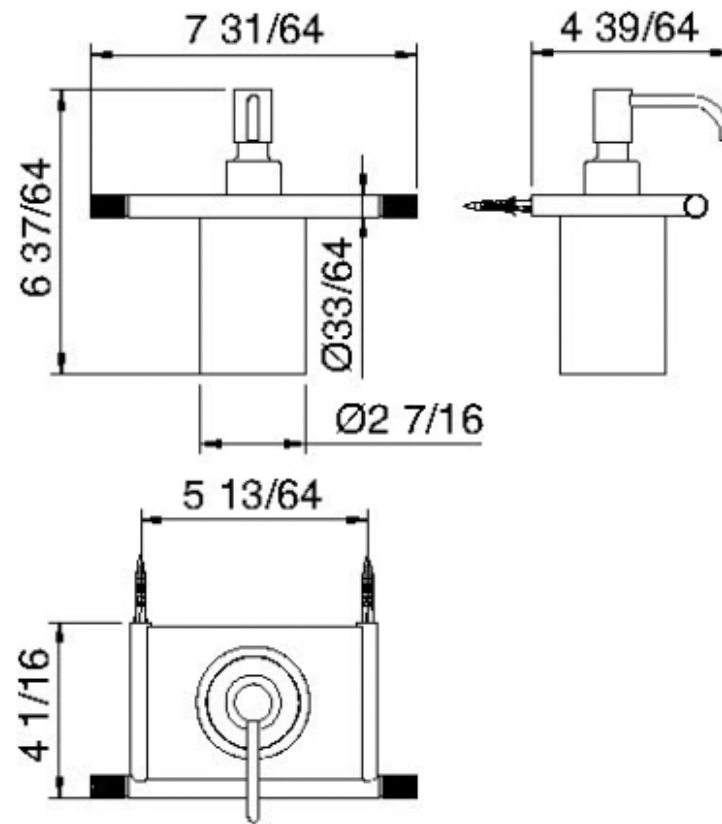

8341

Portadosatore

FINITURE:

INOX SATINATO

tremme RUBINETTERIE
instruments for water