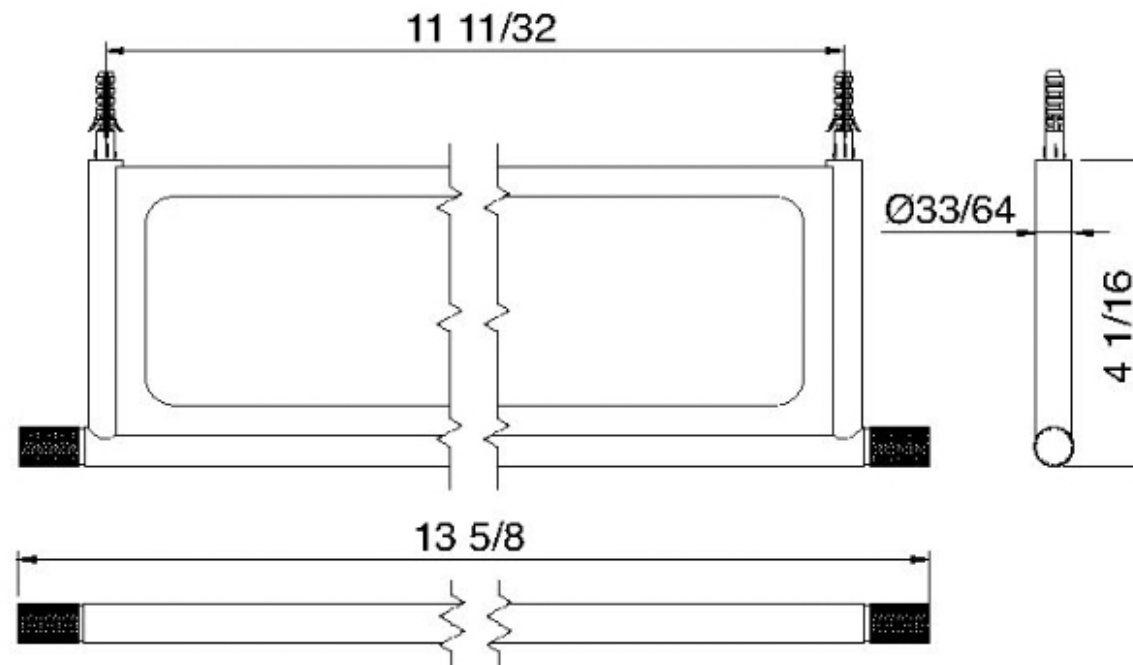

8362

Mensola cm 34,6

FINITURE:

INOX SATINATO

tree^{RUBINETTERIE}**emme**
instruments for water