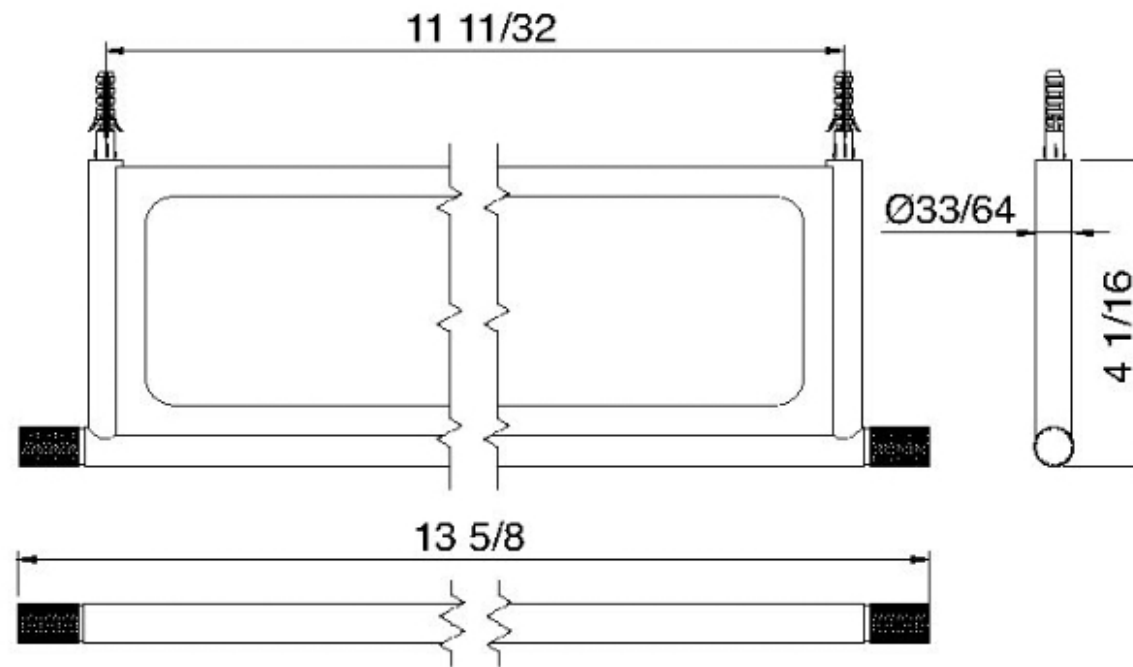

8362

Mensola cm 34,6

FINITURE:

INOX SATINATO

treeemme RUBINETTERIE
instruments for water