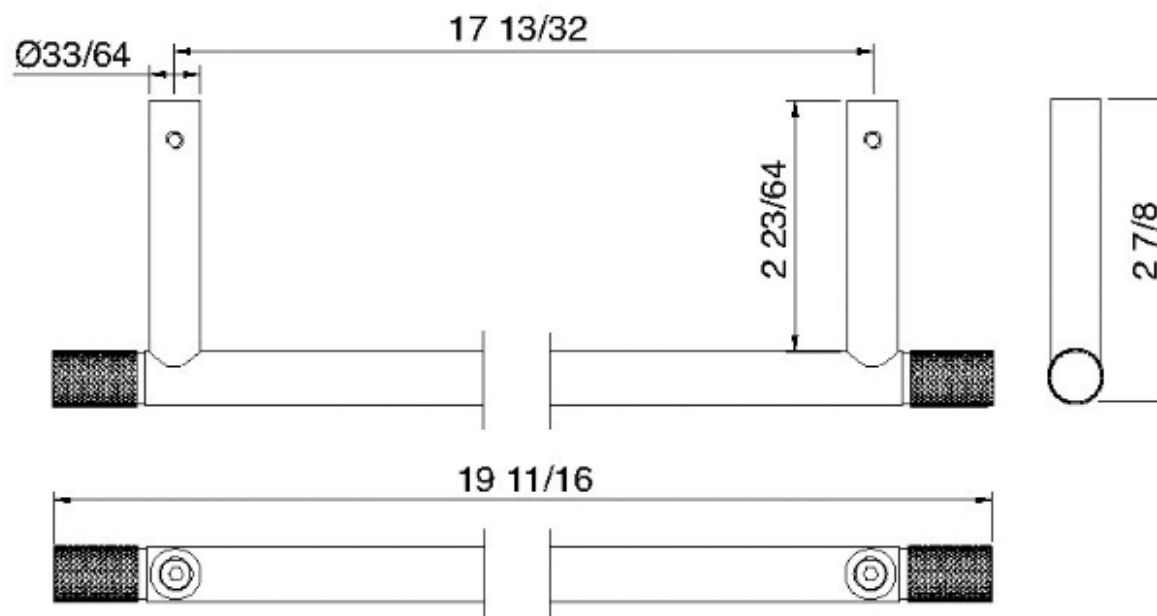

8365

Portasalviette cm. 50

FINITURE:

INOX SATINATO

tree^{RUBINETTERIE}**mme**
instruments for water