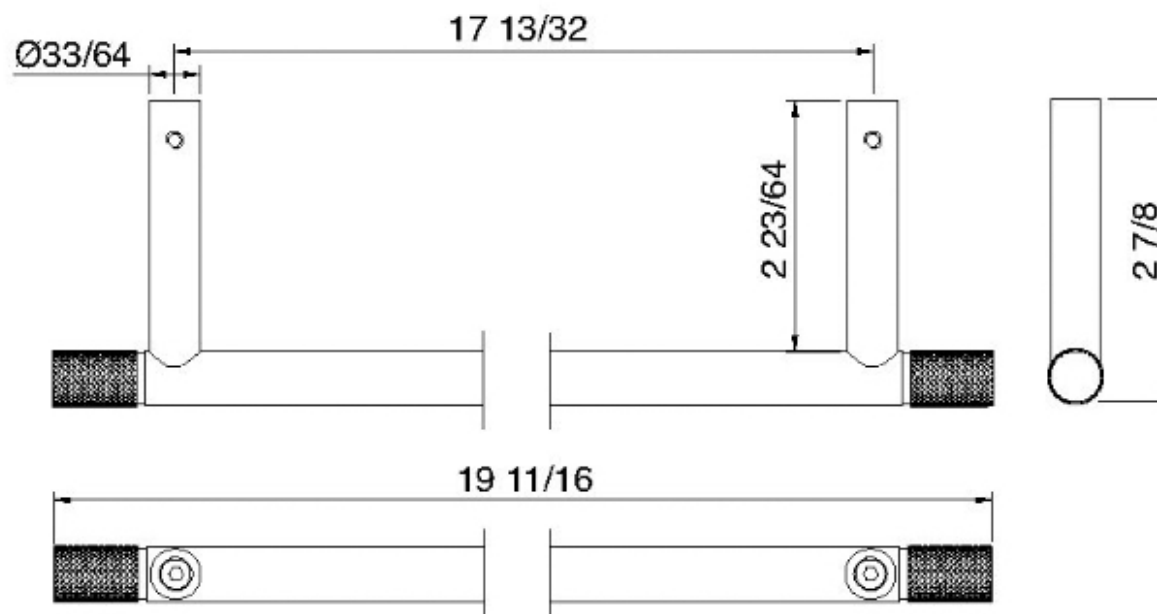

# 8365

Portasalviette cm. 50

FINITURE:

INOX SATINATO

**treeemme** RUBINETTERIE  
*instruments for water*