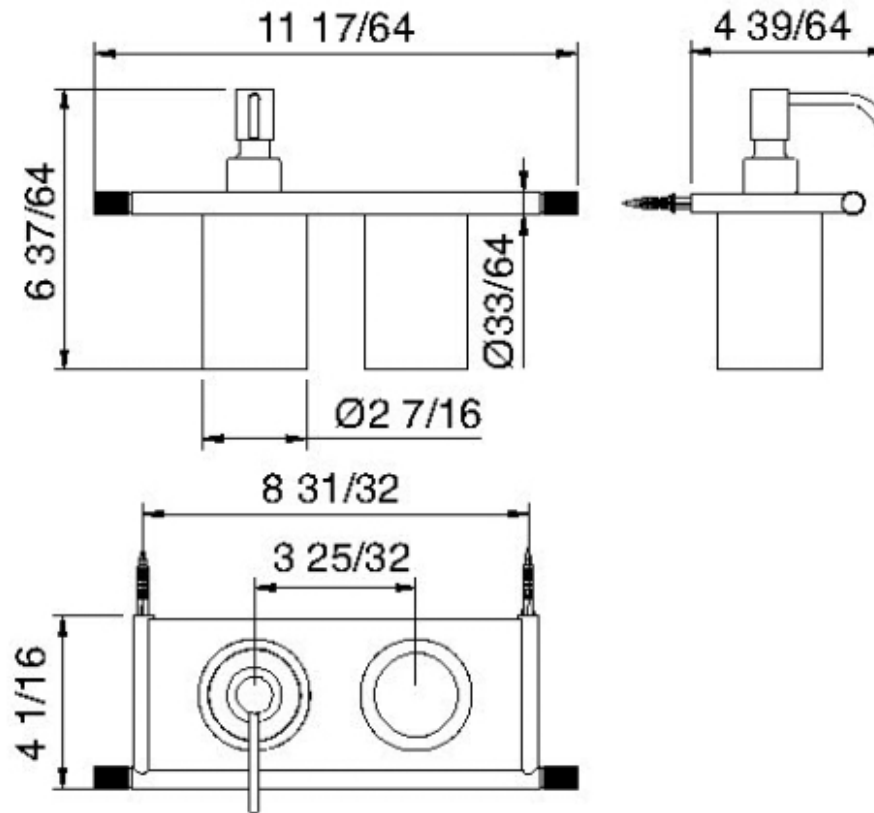

# 8371

Portadosatore e portabicchiere

FINITURE:

INOX SATINATO

**tree**<sup>RUBINETTERIE</sup>**emme**  
*instruments for water*