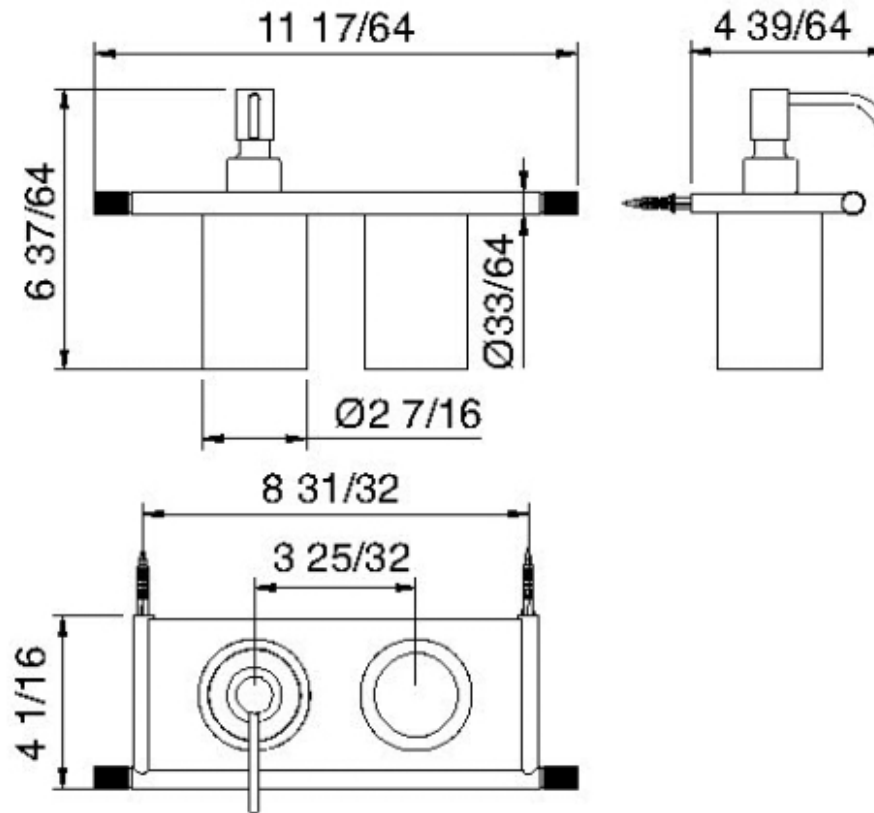

8371

Portadosatore e portabicchiere

FINITURE:

INOX SATINATO

treeemme RUBINETTERIE
instruments for water