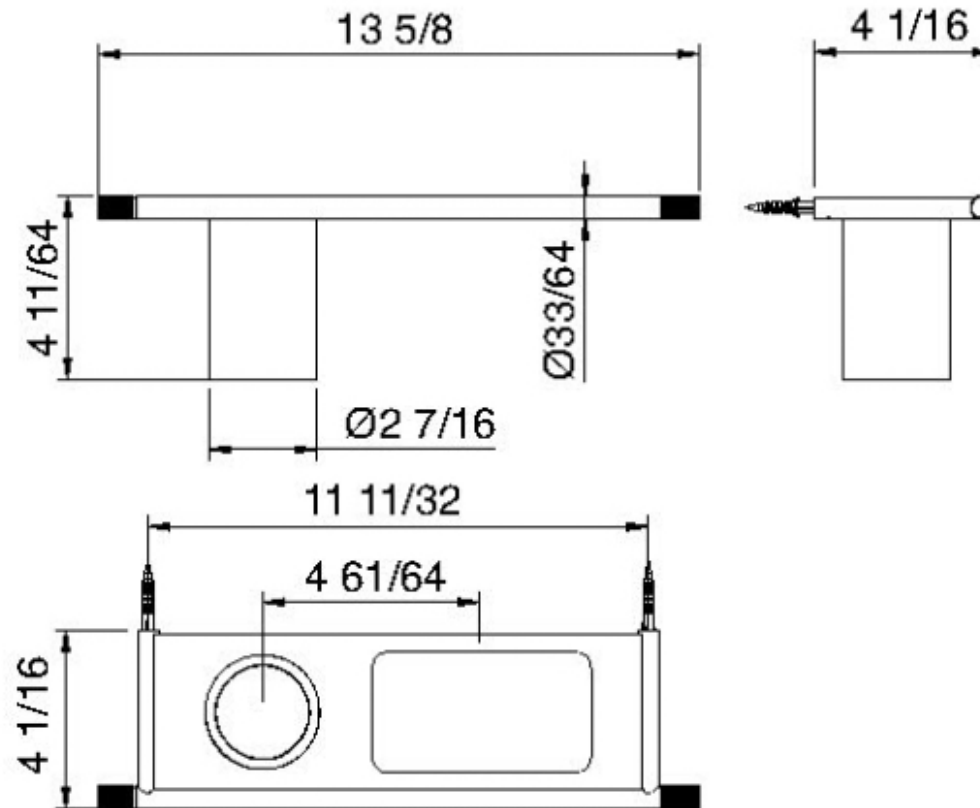

8375

Portabicchiere e portaoggetti

FINITURE:

INOX SATINATO

RUBINETTERIE
treemme
instruments for water