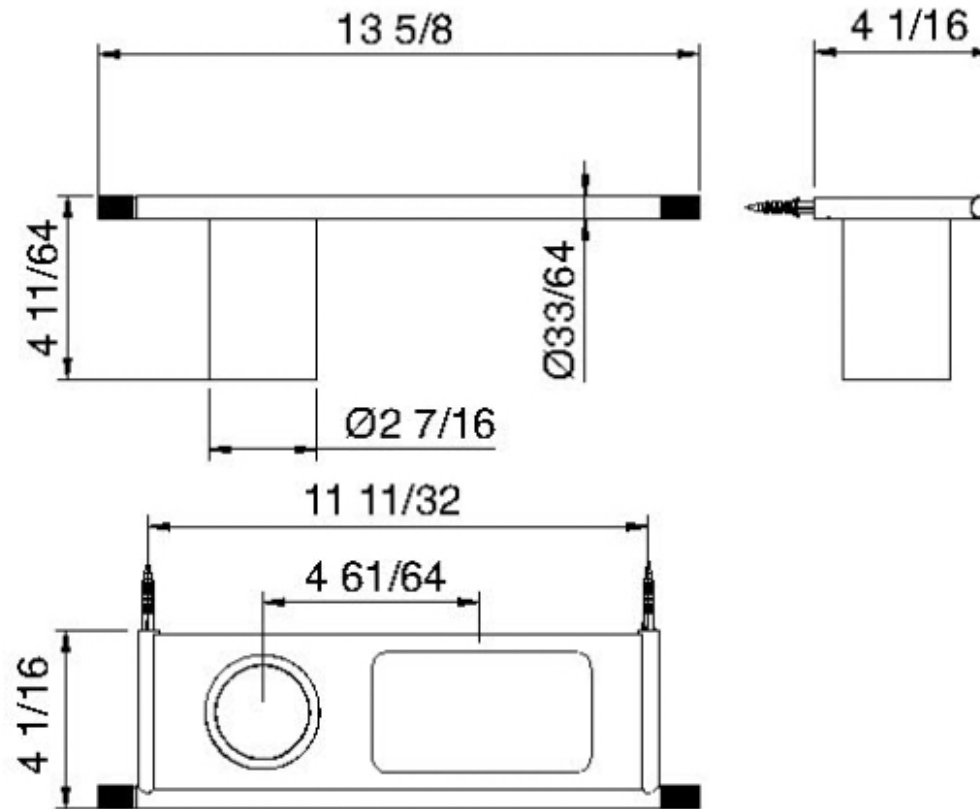

8375

Portabicchiere e portaoggetti

FINITURE:

INOX SATINATO

RUBINETTERIE
treemme
instruments for water