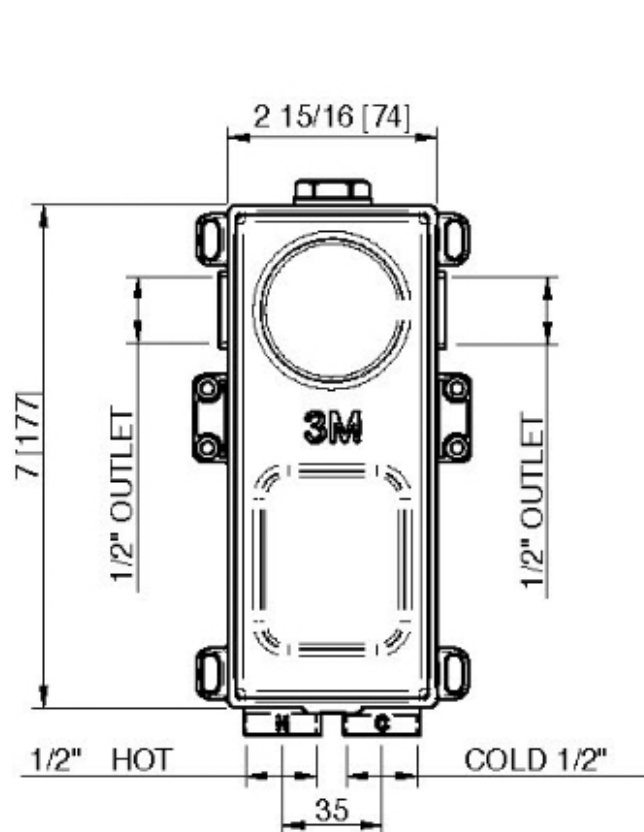

# 8A46ZZ20

FINITURE:

INOX SATINATO

RUBINETTERIE  
**treemme**  
*instruments for water*