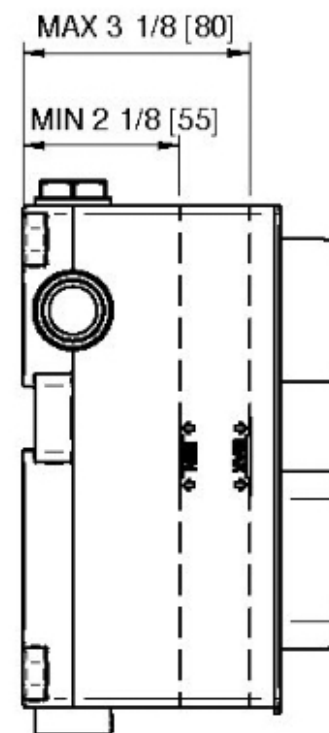

# 8A46ZZ20

FINITURE:

INOX SATINATO

RUBINETTERIE  
**treemme**  
*instruments for water*