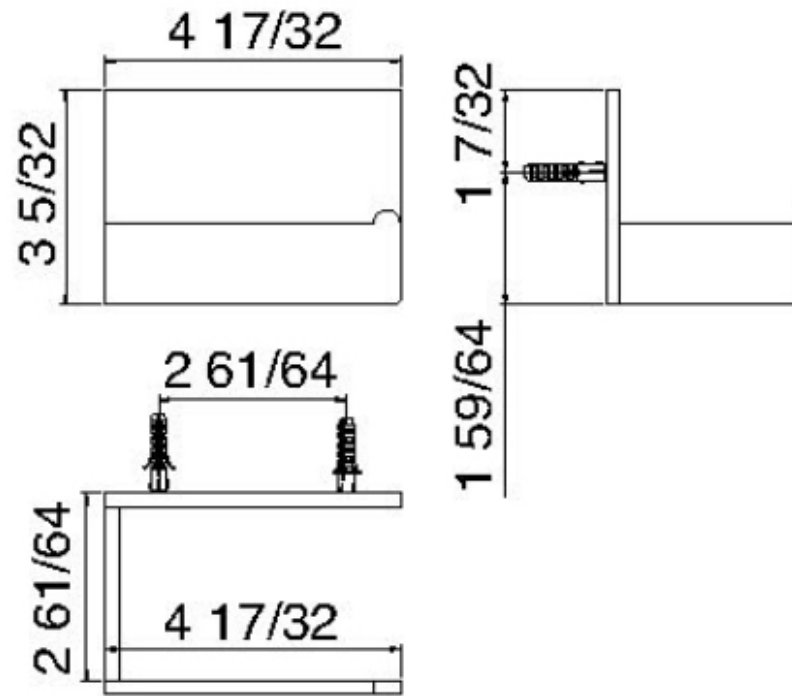

9001

Portacarta

FINITURE:

INOX SATINATO

tree^{RUBINETTERIE}**mme**
instruments for water