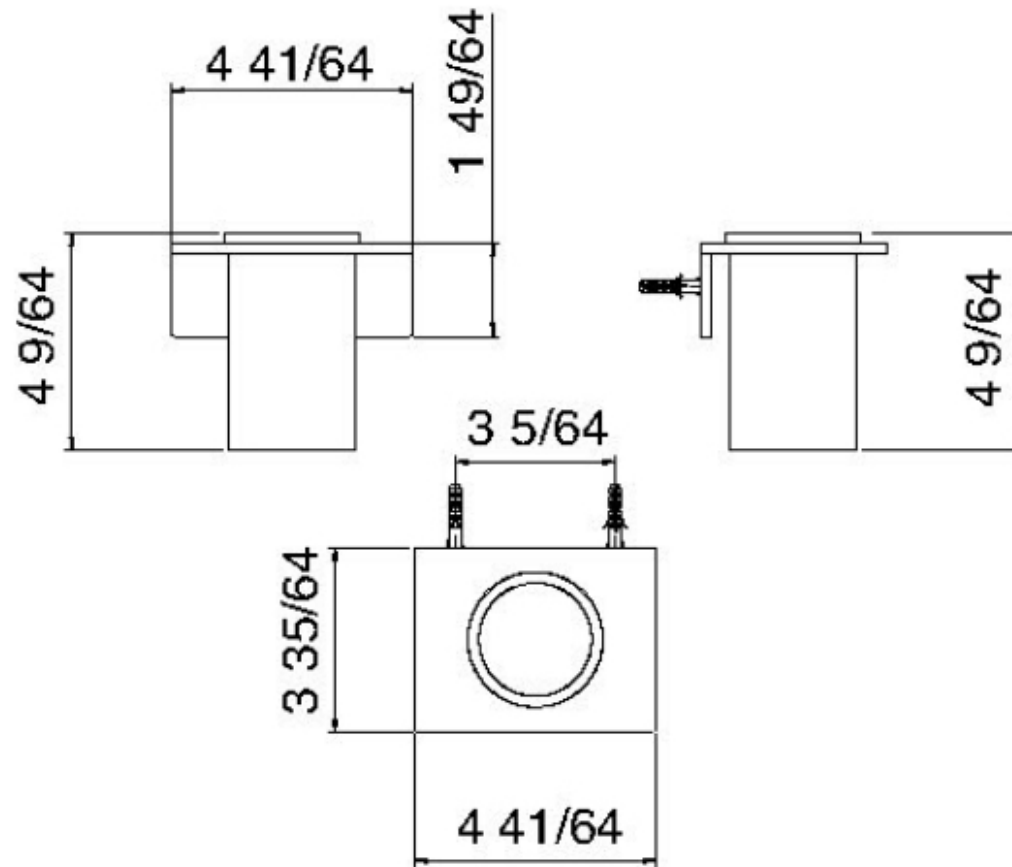

# 9004

Portabicchiere

FINITURE:

INOX SATINATO

**tree**<sup>RUBINETTERIE</sup>**emme**  
*instruments for water*