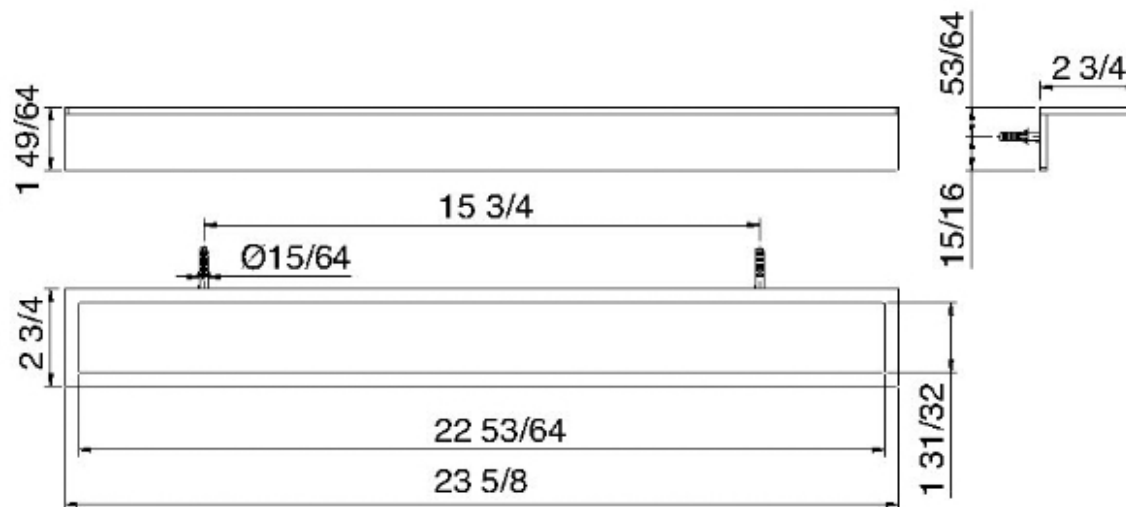

9005

Portasalviette cm. 60

FINITURE:

INOX SATINATO

treemme RUBINETTERIE
instruments for water