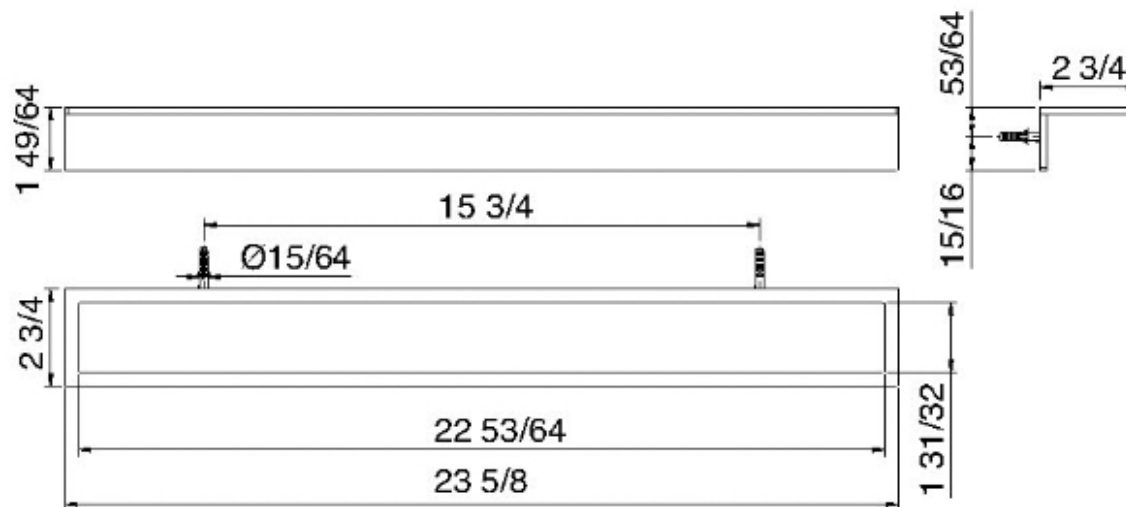

# 9005

Portasalviette cm. 60

FINITURE:

INOX SATINATO

**treemme** RUBINETTERIE  
*instruments for water*