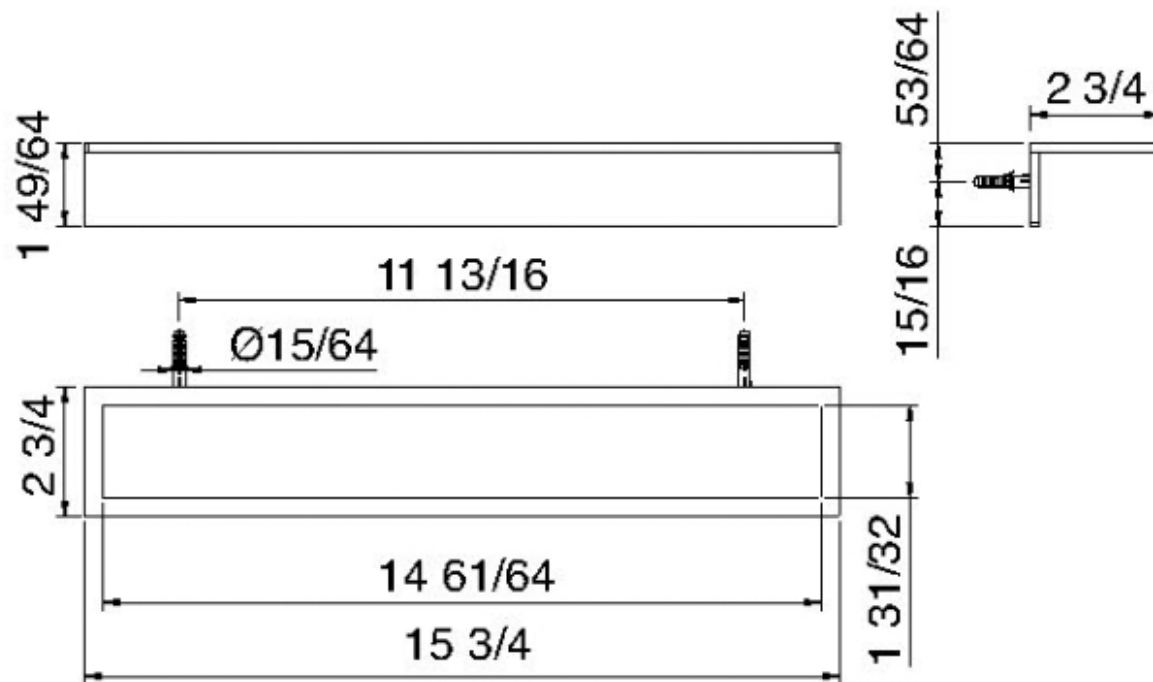

9006

Portasalviette cm. 40

FINITURE:

INOX SATINATO

treeemme RUBINETTERIE
instruments for water