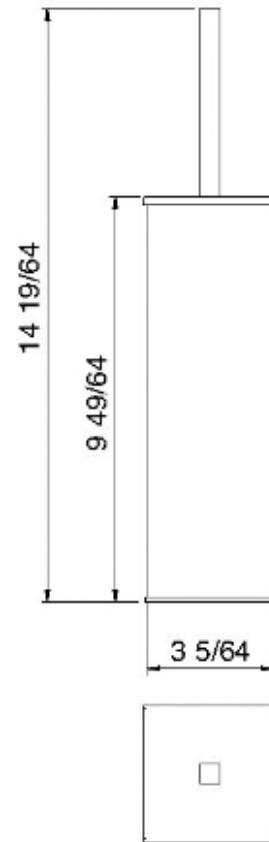

9007

Portascopino

FINITURE:

INOX SATINATO

tree^{RUBINETTERIE}**mme**
instruments for water