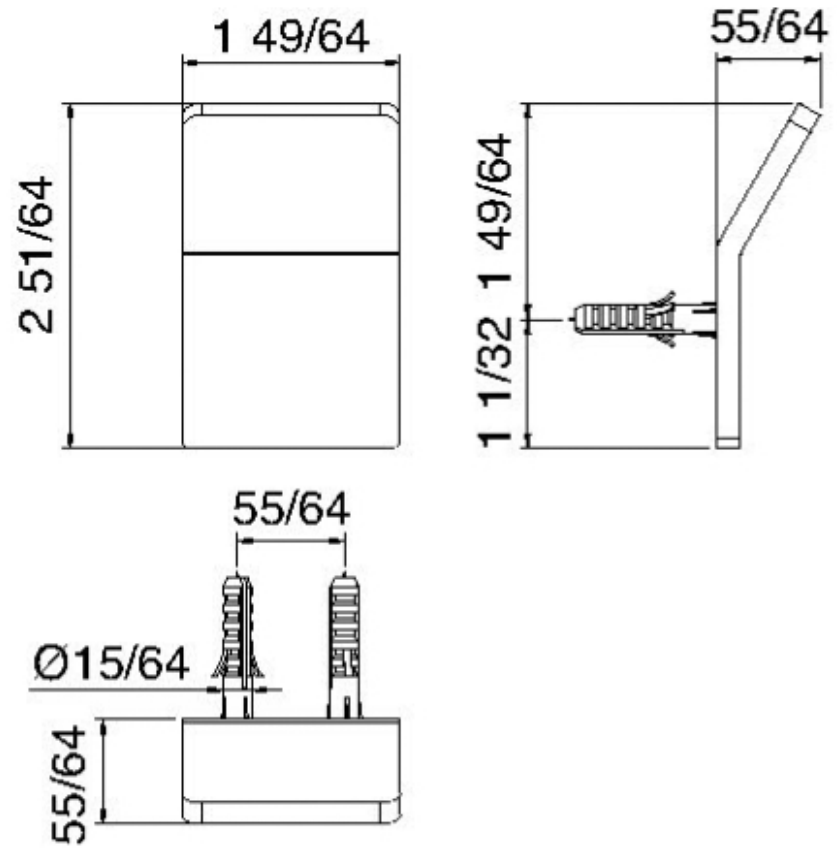

9011

Porta abiti

FINITURE:

INOX SATINATO

tree^{RUBINETTERIE}**mme**
instruments for water