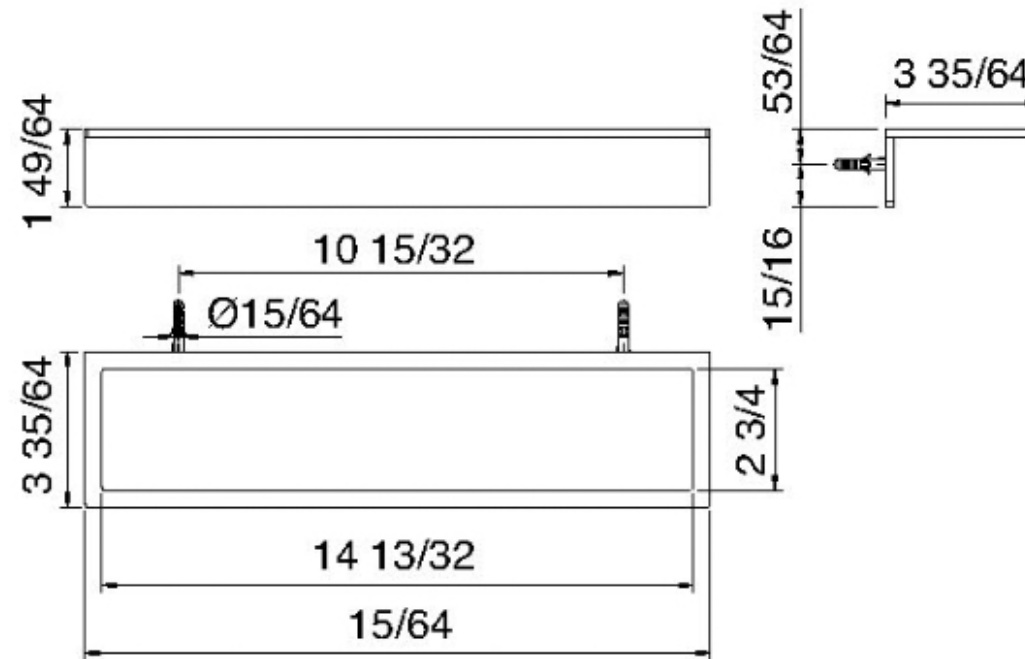

9016

Mensola cm 36,6

FINITURE:

INOX SATINATO

tree^{RUBINETTERIE}**emme**
instruments for water