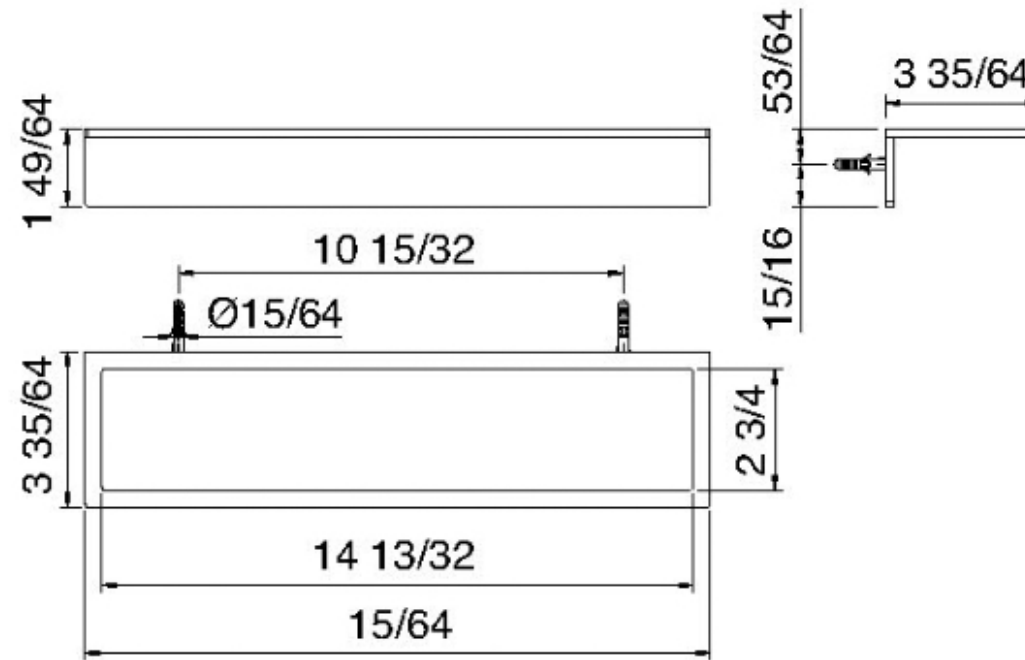

9016

Mensola cm 36,6

FINITURE:

INOX SATINATO

treeemme RUBINETTERIE
instruments for water