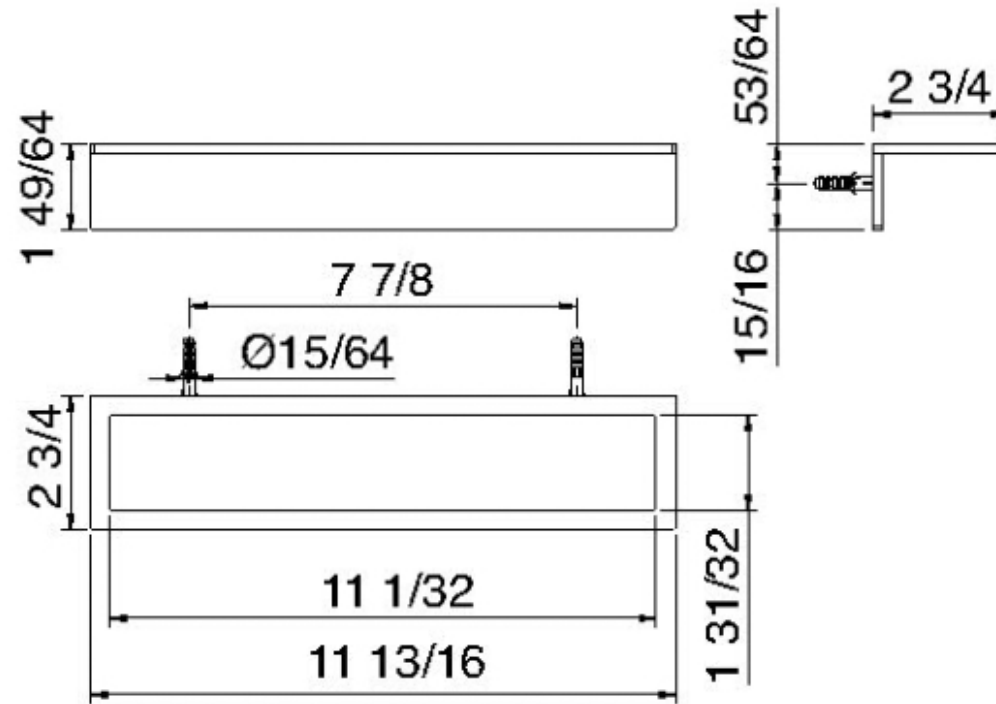

9024

Portasalviette cm. 30

FINITURE:

INOX SATINATO

treeemme RUBINETTERIE
instruments for water