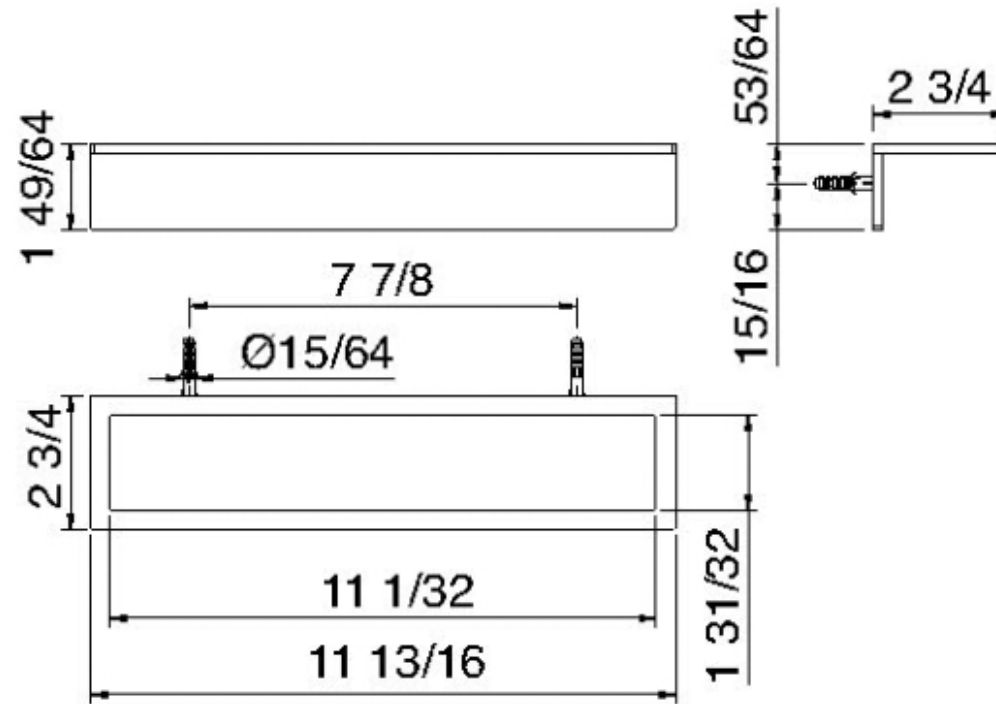

9024

Portasalviette cm. 30

FINITURE:

INOX SATINATO

tree^{RUBINETTERIE}**emme**
instruments for water