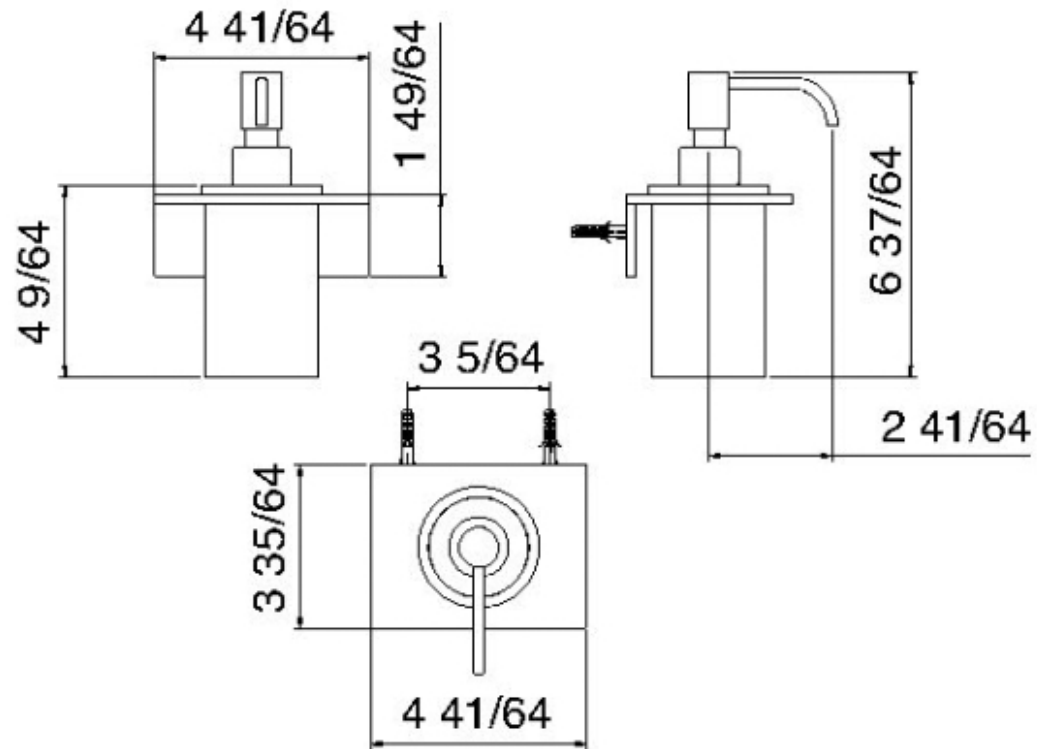

# 9041

Portadosatore

FINITURE:

INOX SATINATO

**tree**<sup>RUBINETTERIE</sup>**mme**  
*instruments for water*