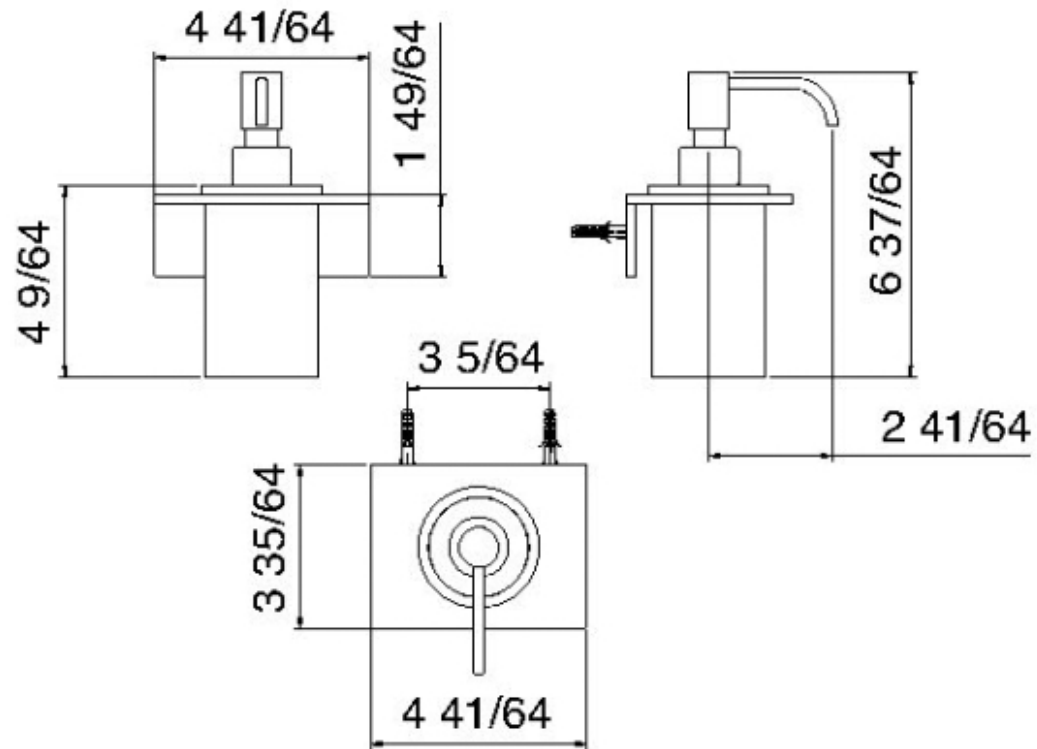

9041

Portadosatore

FINITURE:

INOX SATINATO

treeemme RUBINETTERIE
instruments for water