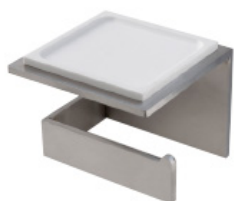

9059

Portacarta e portaoggetti

FINITURE:

INOX SATINATO

treeemme RUBINETTERIE
instruments for water