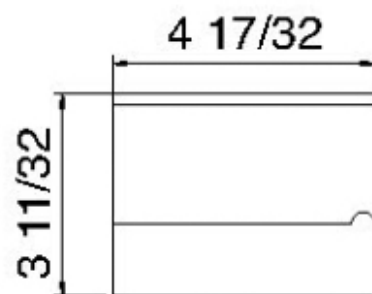

9059

Portacarta e portaoggetti

FINITURE:

INOX SATINATO

treeemme RUBINETTERIE
instruments for water