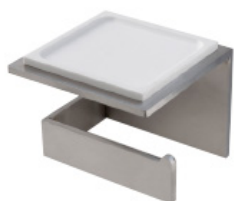

9059

Portacarta e portaoggetti

FINITURE:

INOX SATINATO

tree^{RUBINETTERIE}**emme**
instruments for water