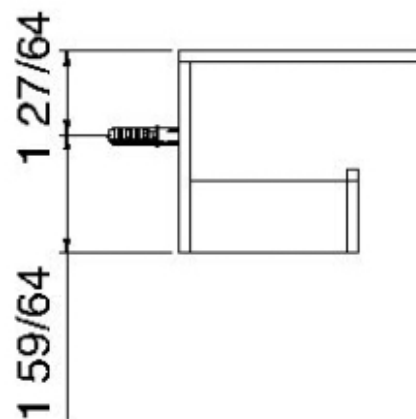

9059

Portacarta e portaoggetti

FINITURE:

INOX SATINATO

treeemme RUBINETTERIE
instruments for water