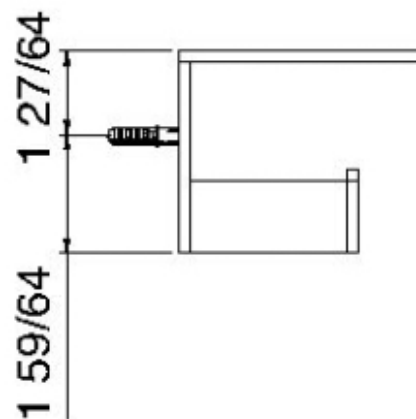

9059

Portacarta e portaoggetti

FINITURE:

INOX SATINATO

tree^{RUBINETTERIE}**emme**
instruments for water