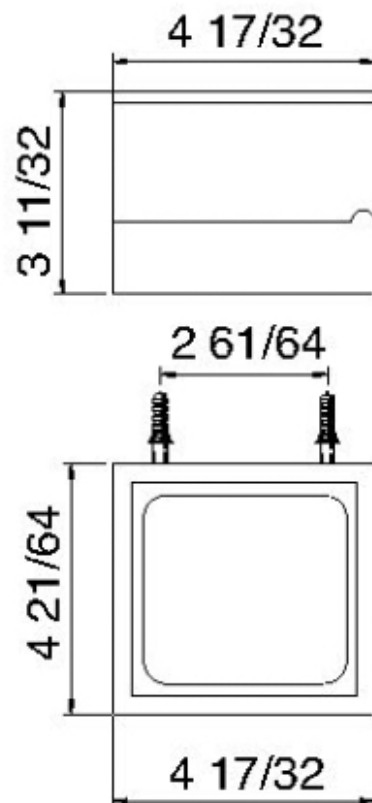

9059

Portacarta e portaoggetti

FINITURE:

INOX SATINATO

tree^{RUBINETTERIE}**emme**
instruments for water