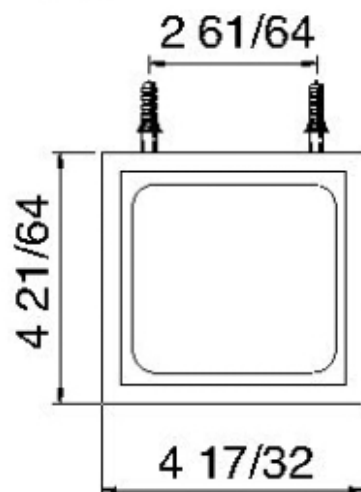

9059

Portacarta e portaoggetti

FINITURE:

INOX SATINATO

treeemme RUBINETTERIE
instruments for water