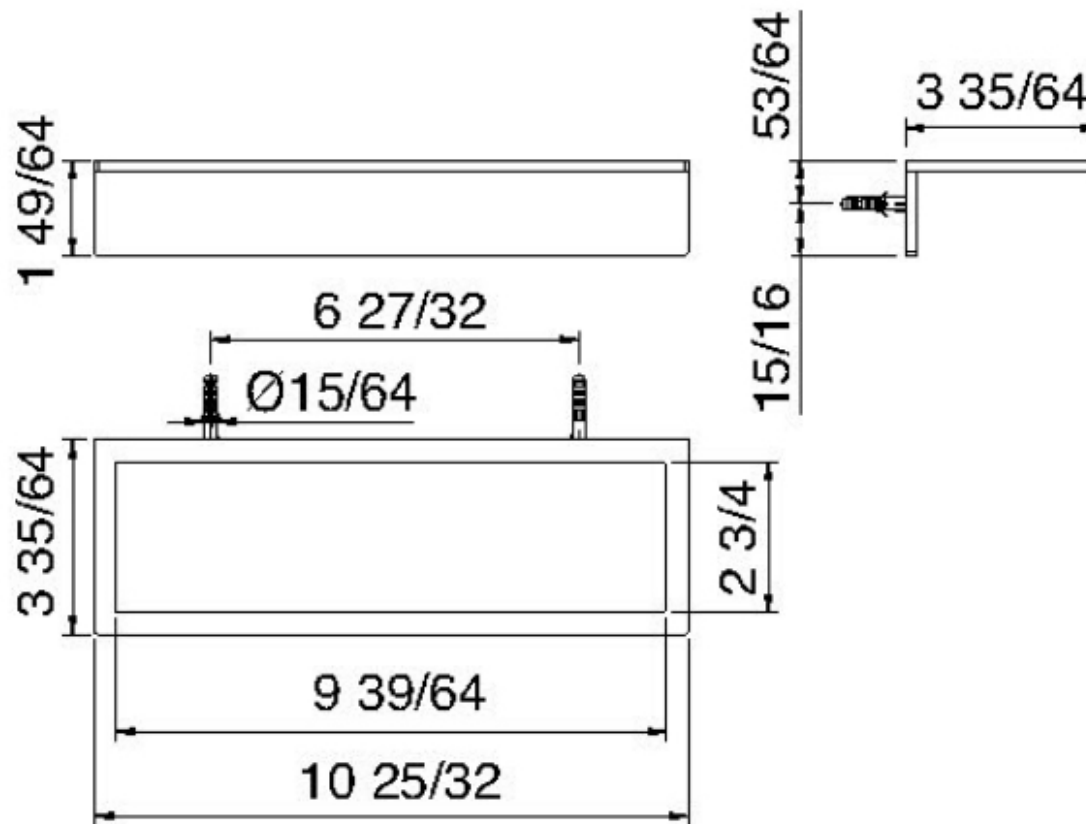

9062

Mensiola cm 27,4

FINITURE:

INOX SATINATO

tree^{RUBINETTERIE}**emme**
instruments for water