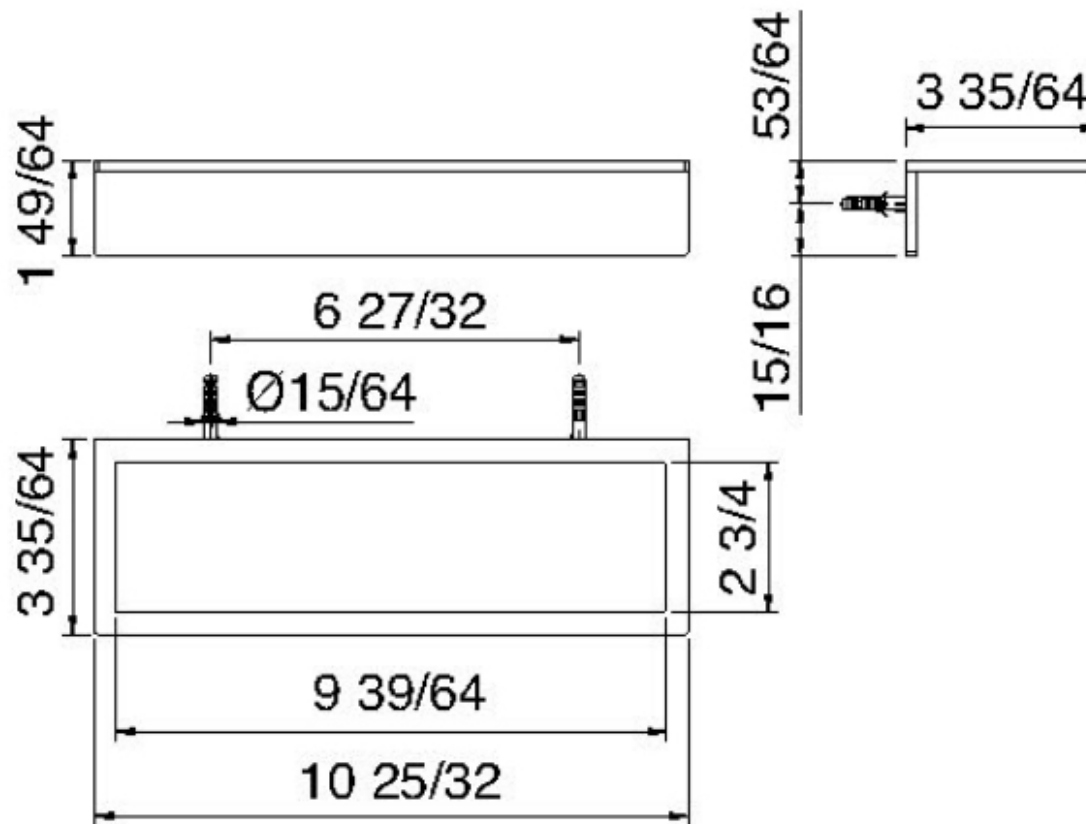

# 9062

Mensiola cm 27,4

FINITURE:

INOX SATINATO

**tree**<sup>RUBINETTERIE</sup>**emme**  
*instruments for water*