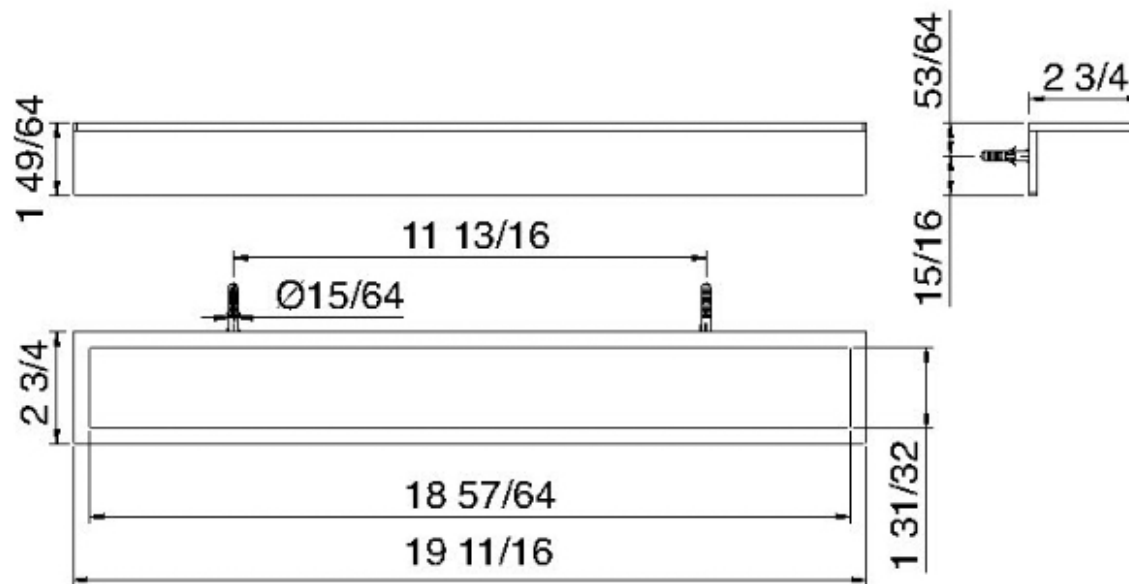

# 9065

Portasalviette cm. 50

FINITURE:

INOX SATINATO

**tree**<sup>RUBINETTERIE</sup>**emme**  
*instruments for water*