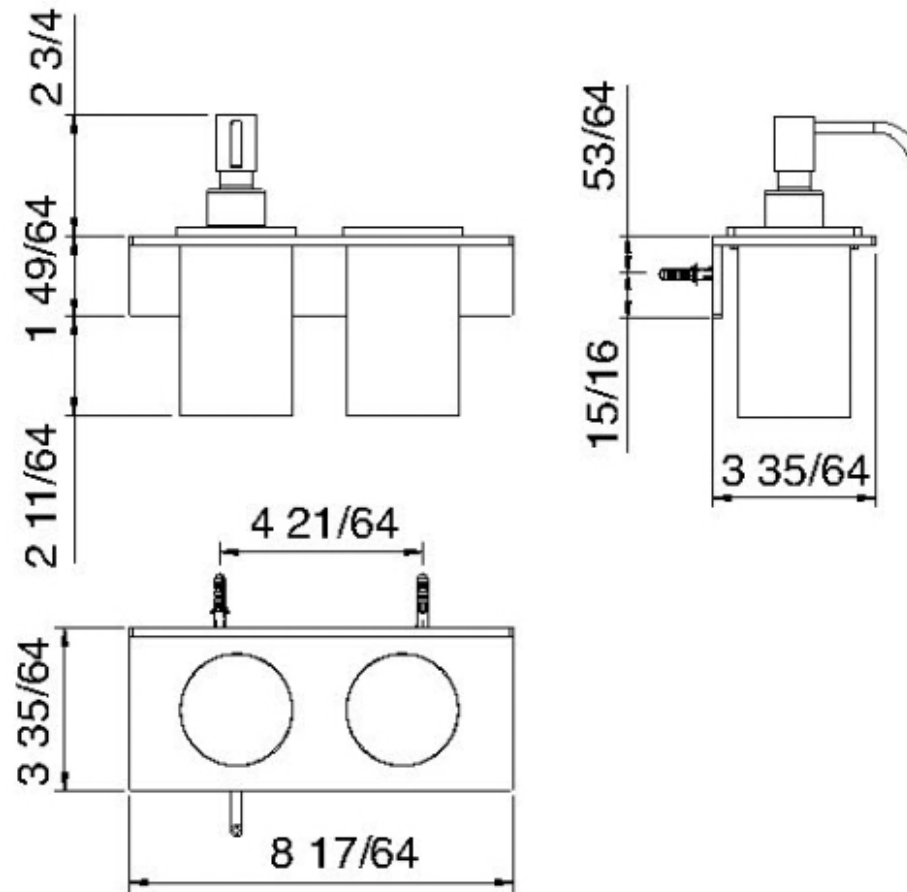

9071

Portadosatore e portabicchiere

FINITURE:

INOX SATINATO

treeemme RUBINETTERIE
instruments for water