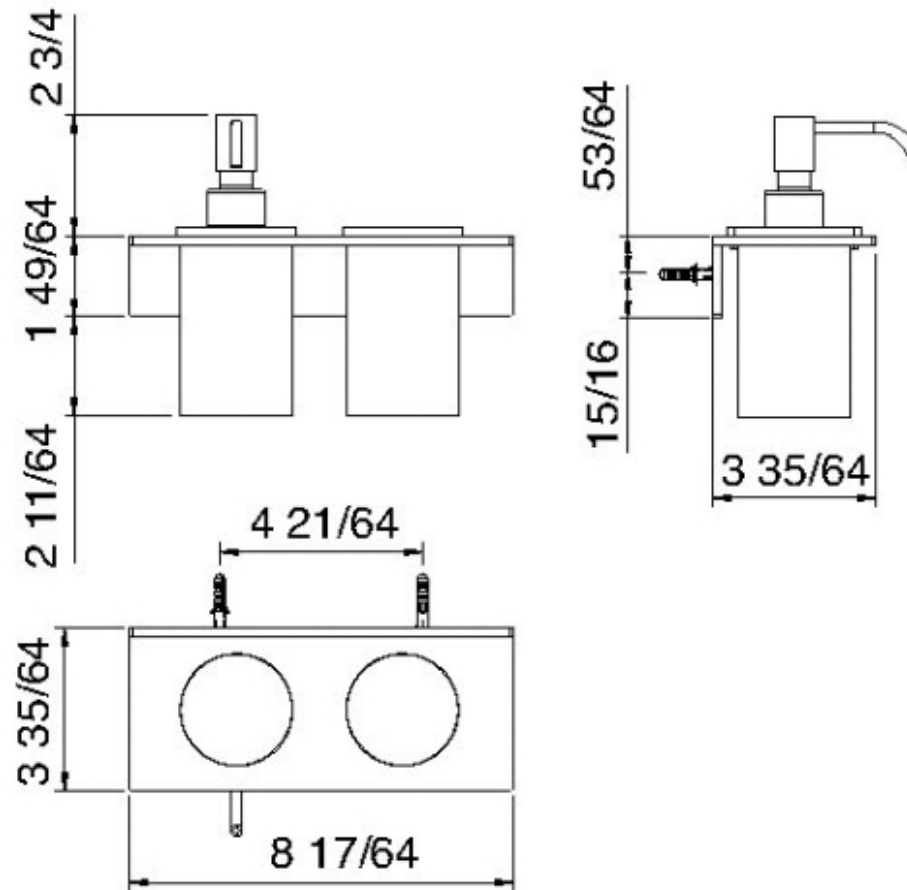

9071

Portadosatore e portabicchiere

FINITURE:

INOX SATINATO

tree^{RUBINETTERIE}**emme**
instruments for water