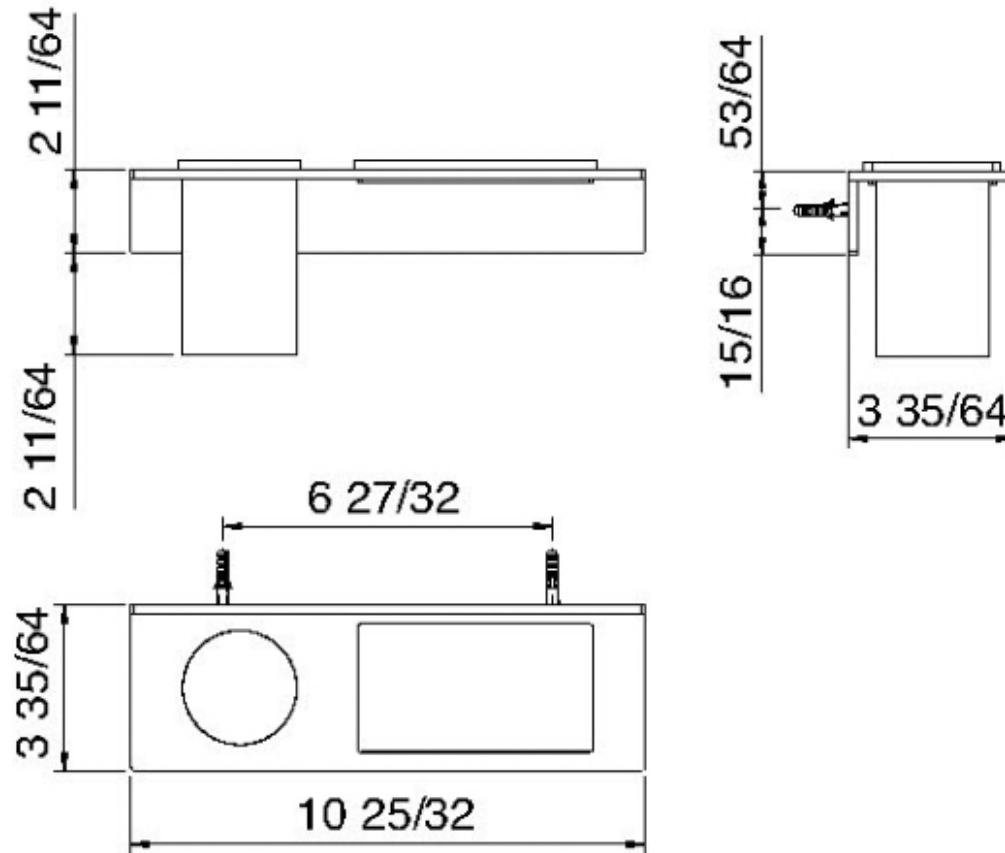

# 9075

Portabicchiere e portaoggetti

FINITURE:

INOX SATINATO

**tree**<sup>RUBINETTERIE</sup>**emme**  
*instruments for water*