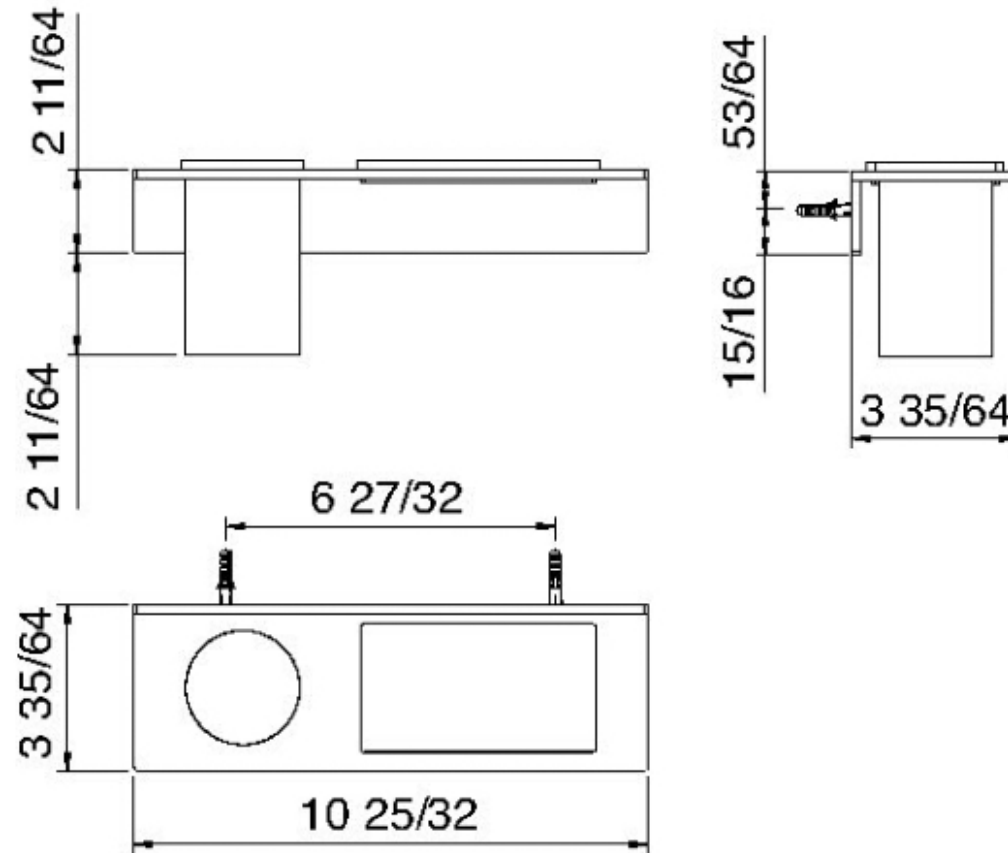

9075

Portabicchiere e portaoggetti

FINITURE:

INOX SATINATO

tree^{RUBINETTERIE}**emme**
instruments for water