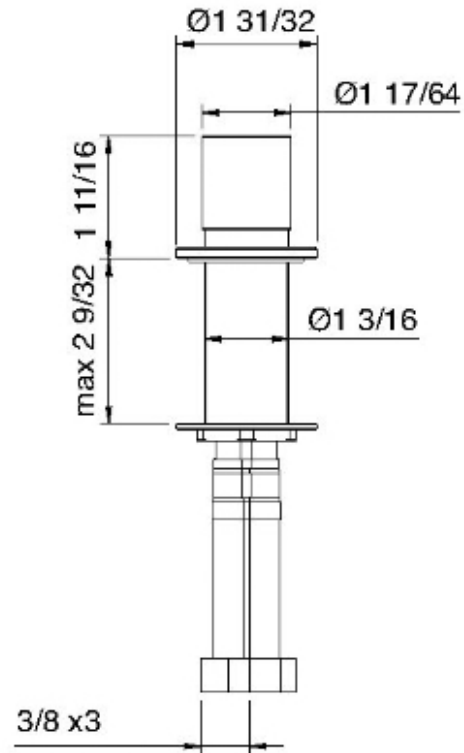

AA6006__04

Monocomando remoto da piano per lavabo

FINITURE:

INOX SATINATO

tremme RUBINETTERIE
instruments for water