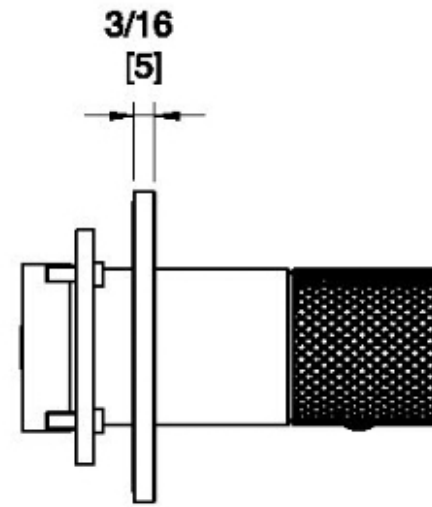

# IT11C8\_\_01

Monocomando remoto lavabo doccia

FINITURE:

INOX SATINATO

RUBINETTERIE  
treemme  
*instruments for water*