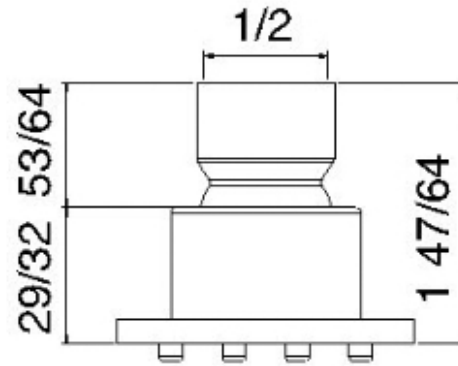

RTBR255

Soffione laterale

FINITURE:

INOX SATINATO

tree^{RUBINETTERIE}**mme**
instruments for water