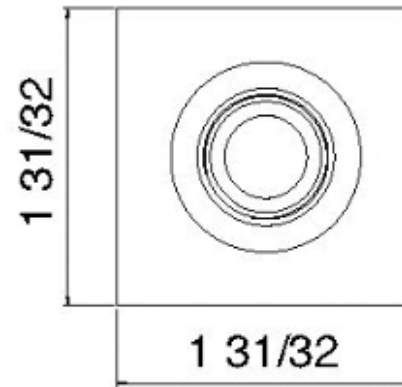

RTBR255

Soffione laterale

FINITURE:

INOX SATINATO

tree^{RUBINETTERIE}**mme**
instruments for water