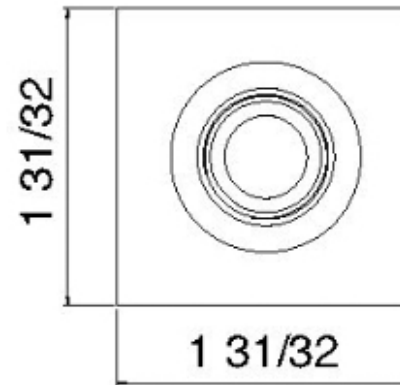

RTBR255

Soffione laterale

FINITURE:

INOX SATINATO

tree^{RUBINETTERIE}**mme**
instruments for water