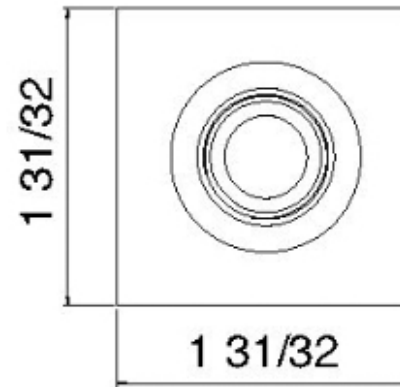

RTBR255

Soffione laterale

FINITURE:

INOX SATINATO

tree^{RUBINETTERIE}**mme**
instruments for water