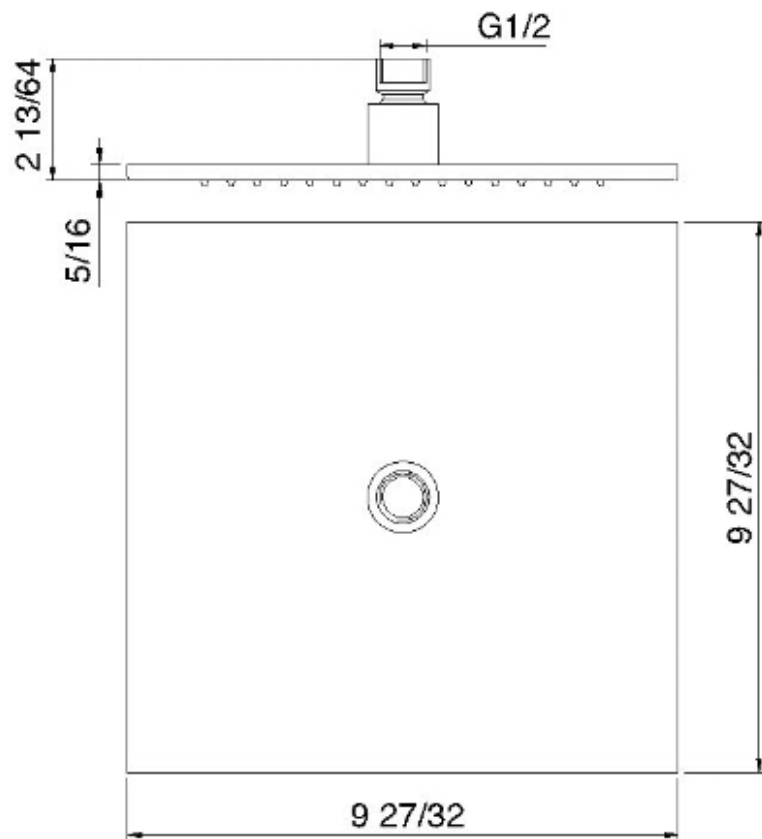

RTBR266

10" x 10" square rain head

FINITURE:

INOX SATINATO

treeemme RUBINETTERIE
instruments for water