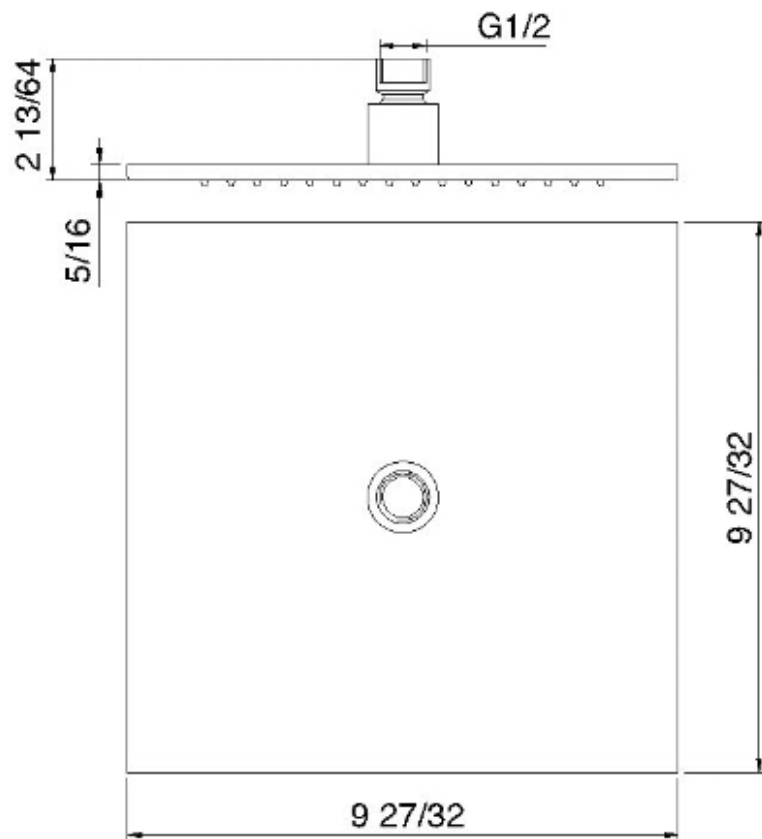

# RTBR266

10" x 10" square rain head

FINITURE:

INOX SATINATO

**treeemme** RUBINETTERIE  
*instruments for water*