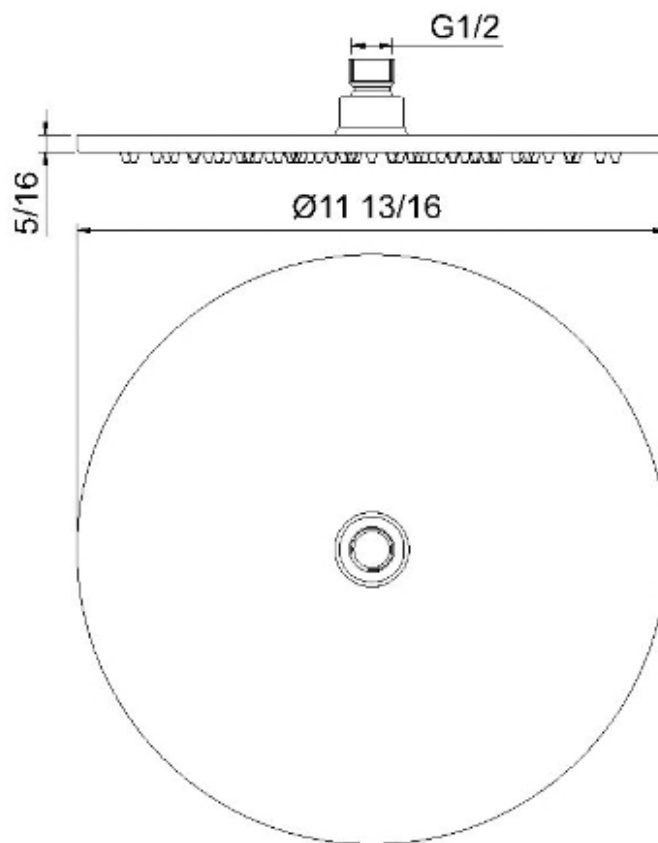

RTBR286

12" round rain head

FINITURE:

INOX SATINATO

tree^{RUBINETTERIE}**mme**
instruments for water